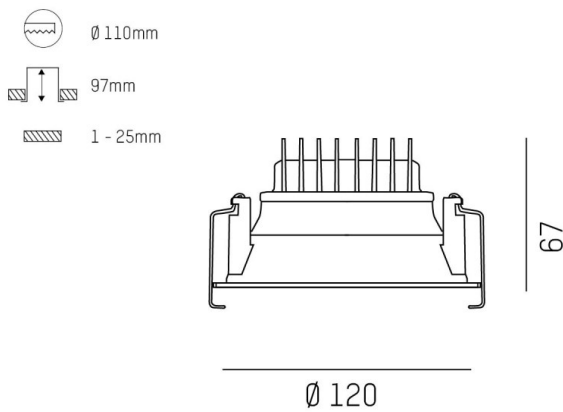

COZY

573-010091301b1b0

COZY DOWNLIGHT R RECESSED DOWNLIGHT made of aluminium, copper, similar to RAL 8004, decor copper, vacuum deposited synthetic Dark-reflector beam 38°, light output direct, UGR <19, without converter, dimmability: not dimmable, IP20

DRAWING

TECHNICAL DETAILS

Bulb type	LED 15W
Luminous flux [lm]	520
Colour temp. [K]	2700K
CRI	>90
UGR	<19
Optics	vacuum deposited synthetic Dark-reflector
Designer	Serge Cornelissen
Converter	without converter
Dimming	not dimmable
Light output	direct
Beam angle [°]	38°
Voltage [V]	24 VDC
Material	aluminium
Height [mm]	67
Diameter [mm]	120
Ceiling cutout [mm]	110
Ceiling thickness [mm]	1-25
Recess depth [mm]	97
IP protection class	IP20
Voltage class	protection cl. II
Shock resistance	IK06
Net weight [kg]	0,39
Colour lamp	copper
RAL	8004
Colour decor	copper
EAN-Number	9010506960327
Lifetime [h]	L80 B10 50 000
Energy efficiency cl.	E

LIGHT DISTRIBUTION CURVE

The values are rated values. Power and luminous flux are initially subject to a tolerance of +/- 10%. Colour temperature tolerance: +/- 150 K. The values apply to an ambient temperature of 25°C unless otherwise specified.