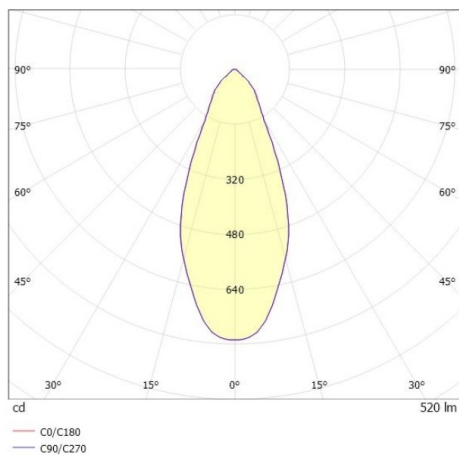

COZY

573-010091301b1b0

COZY DOWNLIGHT R RECESSED DOWNLIGHT made of aluminium, copper, similar to RAL 8004, decor copper, vacuum deposited synthetic Dark-reflector beam 38°, light output direct, UGR <19, without converter, dimmability: not dimmable, IP20

DRAWING

TECHNICAL DETAILS

Bulb type	LED 15W
Luminous flux [lm]	520
Colour temp. [K]	2700K
CRI	>90
UGR	<19
Optics	vacuum deposited synthetic Dark-reflector
Designer	Serge Cornelissen
Converter	without converter
Dimming	not dimmable
Light output	direct
Beam angle [°]	38°
Voltage [V]	24 VDC
Material	aluminium
Height [mm]	67
Diameter [mm]	120
Ceiling cutout [mm]	110
Ceiling thickness [mm]	1-25
Recess depth [mm]	97
IP protection class	IP20
Voltage class	protection cl. II
Shock resistance	IK06
Net weight [kg]	0,39
Colour lamp	copper
RAL	8004
Colour decor	copper
EAN-Number	9010506960327
Lifetime [h]	L80 B10 50 000
Energy efficiency cl.	E

LIGHT DISTRIBUTION CURVE

The values are rated values. Power and luminous flux are initially subject to a tolerance of +/- 10%. Colour temperature tolerance: +/- 150 K. The values apply to an ambient temperature of 25°C unless otherwise specified.