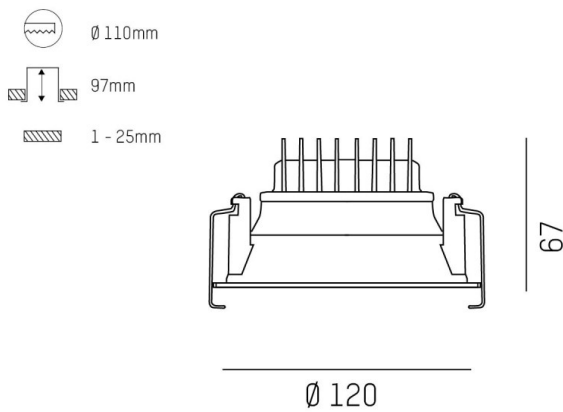

COZY

573-010091301b1bd

COZY DOWNLIGHT R RECESSED DOWNLIGHT made of aluminium, copper, similar to RAL 8004, decor copper, vacuum deposited synthetic Dark-reflector beam 38°, light output direct, UGR <19, without converter, dimmability: DALI, IP20

DRAWING

TECHNICAL DETAILS

| | |
|------------------------|---|
| Bulb type | LED 15W |
| Luminous flux [lm] | 520 |
| Colour temp. [K] | 2700K |
| CRI | >90 |
| UGR | <19 |
| Optics | vacuum deposited synthetic Dark-reflector |
| Designer | Serge Cornelissen |
| Converter | without converter |
| Light output | direct |
| Beam angle [°] | 38° |
| Voltage [V] | 24 VDC |
| Material | aluminium |
| Height [mm] | 67 |
| Diameter [mm] | 120 |
| Ceiling cutout [mm] | 110 |
| Ceiling thickness [mm] | 1-25 |
| Recess depth [mm] | 97 |
| IP protection class | IP20 |
| Voltage class | protection cl. II |
| Shock resistance | IK06 |
| Net weight [kg] | 0,42 |
| Colour lamp | copper |
| RAL | 8004 |
| Colour decor | copper |
| EAN-Number | 9010506960563 |
| Lifetime [h] | L80 B10 50 000 |
| Energy efficiency cl. | E |

LIGHT DISTRIBUTION CURVE

The values are rated values. Power and luminous flux are initially subject to a tolerance of +/- 10%. Colour temperature tolerance: +/- 150 K. The values apply to an ambient temperature of 25°C unless otherwise specified.