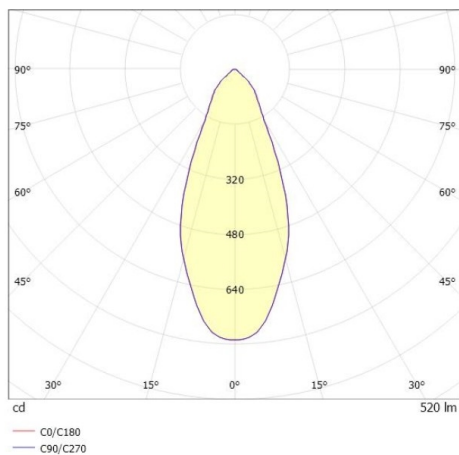

COZY

573-010091301b1bd

COZY DOWNLIGHT R RECESSED DOWNLIGHT made of aluminium, copper, similar to RAL 8004, decor copper, vacuum deposited synthetic Dark-reflector beam 38°, light output direct, UGR <19, without converter, dimmability: DALI, IP20

DRAWING

TECHNICAL DETAILS

| | |
|------------------------|---|
| Bulb type | LED 15W |
| Luminous flux [lm] | 520 |
| Colour temp. [K] | 2700K |
| CRI | >90 |
| UGR | <19 |
| Optics | vacuum deposited synthetic Dark-reflector |
| Designer | Serge Cornelissen |
| Converter | without converter |
| Light output | direct |
| Beam angle [°] | 38° |
| Voltage [V] | 24 VDC |
| Material | aluminium |
| Height [mm] | 67 |
| Diameter [mm] | 120 |
| Ceiling cutout [mm] | 110 |
| Ceiling thickness [mm] | 1-25 |
| Recess depth [mm] | 97 |
| IP protection class | IP20 |
| Voltage class | protection cl. II |
| Shock resistance | IK06 |
| Net weight [kg] | 0,42 |
| Colour lamp | copper |
| RAL | 8004 |
| Colour decor | copper |
| EAN-Number | 9010506960563 |
| Lifetime [h] | L80 B10 50 000 |
| Energy efficiency cl. | E |

LIGHT DISTRIBUTION CURVE

The values are rated values. Power and luminous flux are initially subject to a tolerance of +/- 10%. Colour temperature tolerance: +/- 150 K. The values apply to an ambient temperature of 25°C unless otherwise specified.