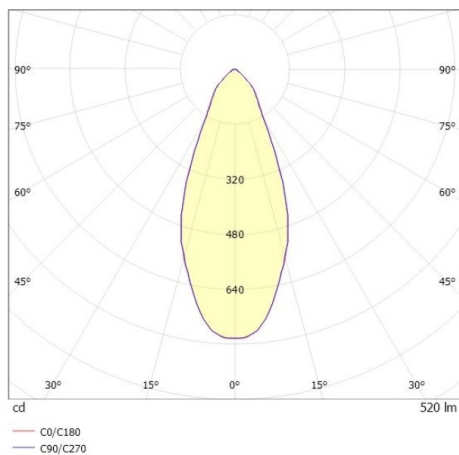

COZY

573-010091301d1d0

COZY DOWNLIGHT R RECESSED DOWNLIGHT made of aluminium, gold, similar to RAL 070 60 40, decor gold, vacuum deposited synthetic Dark-reflector beam 38°, light output direct, UGR <22, without converter, dimmability: not dimmable, IP20

DRAWING

TECHNICAL DETAILS

Bulb type	LED 15W
Luminous flux [lm]	520
Colour temp. [K]	2700K
CRI	>90
UGR	<22
Optics	vacuum deposited synthetic Dark-reflector
Designer	Serge Cornelissen
Converter	without converter
Dimming	not dimmable
Light output	direct
Beam angle [°]	38°
Voltage [V]	24 VDC
Material	aluminium
Height [mm]	67
Diameter [mm]	120
Ceiling cutout [mm]	110
Ceiling thickness [mm]	1-25
Recess depth [mm]	97
IP protection class	IP20
Voltage class	protection cl. II
Shock resistance	IK06
Net weight [kg]	0,39
Colour lamp	gold
RAL	070 60 40
Colour decor	gold
EAN-Number	9010506960310
Lifetime [h]	L80 B10 50 000
Energy efficiency cl.	E

LIGHT DISTRIBUTION CURVE

The values are rated values. Power and luminous flux are initially subject to a tolerance of +/- 10%. Colour temperature tolerance: +/- 150 K. The values apply to an ambient temperature of 25°C unless otherwise specified.