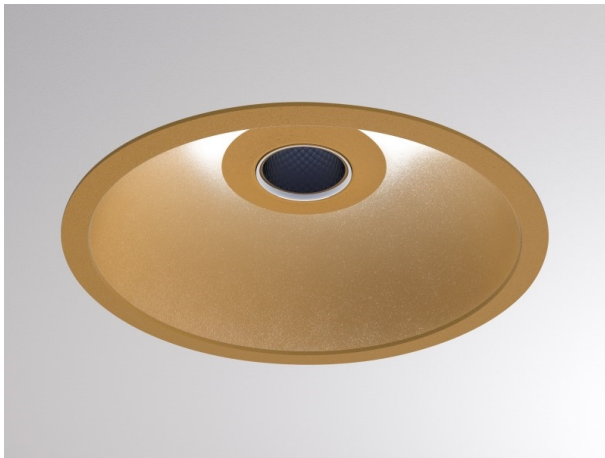

COZY

573-010091301d1d0

COZY DOWNLIGHT R RECESSED DOWNLIGHT made of aluminium, gold, similar to RAL 070 60 40, decor gold, vacuum deposited synthetic Dark-reflector beam 38°, light output direct, UGR <22, without converter, dimmability: not dimmable, IP20

DRAWING

TECHNICAL DETAILS

Bulb type	LED 15W
Luminous flux [lm]	520
Colour temp. [K]	2700K
CRI	>90
UGR	<22
Optics	vacuum deposited synthetic Dark-reflector
Designer	Serge Cornelissen
Converter	without converter
Dimming	not dimmable
Light output	direct
Beam angle [°]	38°
Voltage [V]	24 VDC
Material	aluminium
Height [mm]	67
Diameter [mm]	120
Ceiling cutout [mm]	110
Ceiling thickness [mm]	1-25
Recess depth [mm]	97
IP protection class	IP20
Voltage class	protection cl. II
Shock resistance	IK06
Net weight [kg]	0,39
Colour lamp	gold
RAL	070 60 40
Colour decor	gold
EAN-Number	9010506960310
Lifetime [h]	L80 B10 50 000
Energy efficiency cl.	E