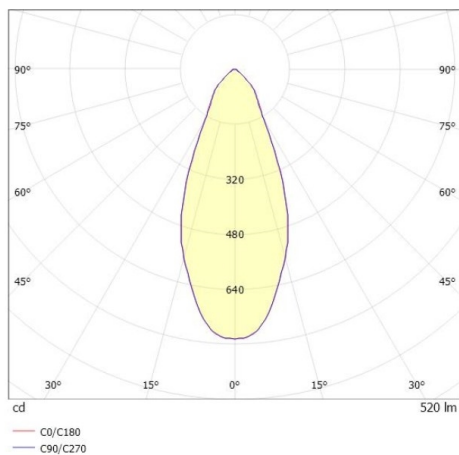

COZY

573-010091301d1dd

COZY DOWNLIGHT R RECESSED DOWNLIGHT made of aluminium, gold, similar to RAL 070 60 40, decor gold, vacuum deposited synthetic Dark-reflector beam 38°, light output direct, UGR <22, without converter, dimmability: DALI, IP20

DRAWING

TECHNICAL DETAILS

Bulb type	LED 15W
Luminous flux [lm]	520
Colour temp. [K]	2700K
CRI	>90
UGR	<22
Optics	vacuum deposited synthetic Dark-reflector
Designer	Serge Cornelissen
Converter	without converter
Light output	direct
Beam angle [°]	38°
Voltage [V]	24 VDC
Material	aluminium
Height [mm]	67
Diameter [mm]	120
Ceiling cutout [mm]	110
Ceiling thickness [mm]	1-25
Recess depth [mm]	97
IP protection class	IP20
Voltage class	protection cl. II
Shock resistance	IK06
Net weight [kg]	0,42
Colour lamp	gold
RAL	070 60 40
Colour decor	gold
EAN-Number	9010506960556
Lifetime [h]	L80 B10 50 000
Energy efficiency cl.	E

LIGHT DISTRIBUTION CURVE

The values are rated values. Power and luminous flux are initially subject to a tolerance of +/- 10%. Colour temperature tolerance: +/- 150 K. The values apply to an ambient temperature of 25°C unless otherwise specified.