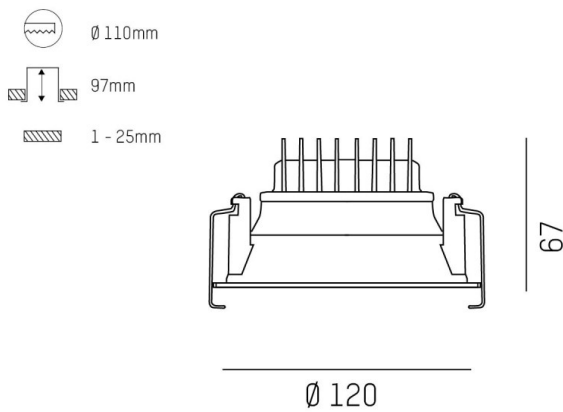

COZY

573-010091301d1dd

COZY DOWNLIGHT R RECESSED DOWNLIGHT made of aluminium, gold, similar to RAL 070 60 40, decor gold, vacuum deposited synthetic Dark-reflector beam 38°, light output direct, UGR <22, without converter, dimmability: DALI, IP20

DRAWING

TECHNICAL DETAILS

Bulb type	LED 15W
Luminous flux [lm]	520
Colour temp. [K]	2700K
CRI	>90
UGR	<22
Optics	vacuum deposited synthetic Dark-reflector
Designer	Serge Cornelissen
Converter	without converter
Light output	direct
Beam angle [°]	38°
Voltage [V]	24 VDC
Material	aluminium
Height [mm]	67
Diameter [mm]	120
Ceiling cutout [mm]	110
Ceiling thickness [mm]	1-25
Recess depth [mm]	97
IP protection class	IP20
Voltage class	protection cl. II
Shock resistance	IK06
Net weight [kg]	0,42
Colour lamp	gold
RAL	070 60 40
Colour decor	gold
EAN-Number	9010506960556
Lifetime [h]	L80 B10 50 000
Energy efficiency cl.	E

LIGHT DISTRIBUTION CURVE

The values are rated values. Power and luminous flux are initially subject to a tolerance of +/- 10%. Colour temperature tolerance: +/- 150 K. The values apply to an ambient temperature of 25°C unless otherwise specified.