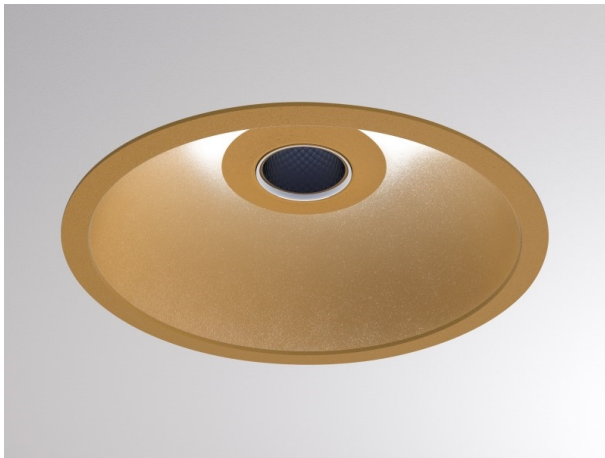

COZY

573-010091301d1dd

COZY DOWNLIGHT R RECESSED DOWNLIGHT made of aluminium, gold, similar to RAL 070 60 40, decor gold, vacuum deposited synthetic Dark-reflector beam 38°, light output direct, UGR <22, without converter, dimmability: DALI, IP20

DRAWING

TECHNICAL DETAILS

Bulb type	LED 15W
Luminous flux [lm]	520
Colour temp. [K]	2700K
CRI	>90
UGR	<22
Optics	vacuum deposited synthetic Dark-reflector
Designer	Serge Cornelissen
Converter	without converter
Light output	direct
Beam angle [°]	38°
Voltage [V]	24 VDC
Material	aluminium
Height [mm]	67
Diameter [mm]	120
Ceiling cutout [mm]	110
Ceiling thickness [mm]	1-25
Recess depth [mm]	97
IP protection class	IP20
Voltage class	protection cl. II
Shock resistance	IK06
Net weight [kg]	0,42
Colour lamp	gold
RAL	070 60 40
Colour decor	gold
EAN-Number	9010506960556
Lifetime [h]	L80 B10 50 000
Energy efficiency cl.	E