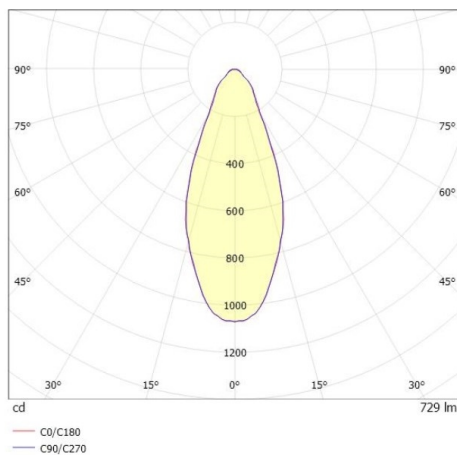

COZY

573-0100914005050

COZY DOWNLIGHT R RECESSED DOWNLIGHT made of aluminium, white, similar to RAL 9016, decor white, vacuum deposited synthetic Dark-reflector beam 38°, light output direct, UGR <25, without converter, dimmability: not dimmable, IP20

DRAWING

TECHNICAL DETAILS

Bulb type	LED 15W
Luminous flux [lm]	730
Colour temp. [K]	4000K
CRI	>90
UGR	<25
Optics	vacuum deposited synthetic Dark-reflector
Designer	Serge Cornelissen
Converter	without converter
Dimming	not dimmable
Light output	direct
Beam angle [°]	38°
Voltage [V]	24 VDC
Material	aluminium
Height [mm]	67
Diameter [mm]	120
Ceiling cutout [mm]	110
Ceiling thickness [mm]	1-25
Recess depth [mm]	97
IP protection class	IP20
Voltage class	protection cl. II
Shock resistance	IK06
Net weight [kg]	0,38
Colour lamp	white
RAL	9016
Colour decor	white
EAN-Number	9010506960334
Lifetime [h]	L80 B10 50 000
Energy efficiency cl.	E

LIGHT DISTRIBUTION CURVE

The values are rated values. Power and luminous flux are initially subject to a tolerance of +/- 10%. Colour temperature tolerance: +/- 150 K. The values apply to an ambient temperature of 25°C unless otherwise specified.