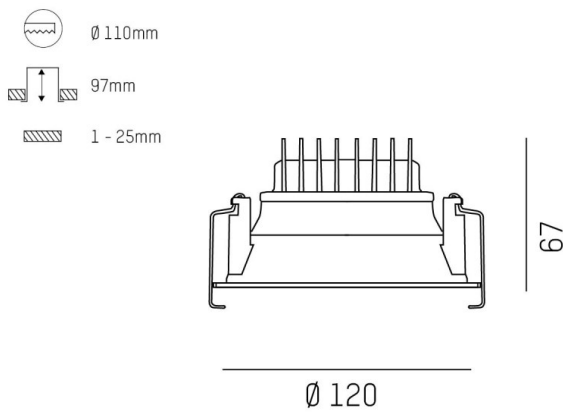

COZY

573-0100914005050

COZY DOWNLIGHT R RECESSED DOWNLIGHT made of aluminium, white, similar to RAL 9016, decor white, vacuum deposited synthetic Dark-reflector beam 38°, light output direct, UGR <25, without converter, dimmability: not dimmable, IP20

DRAWING

TECHNICAL DETAILS

Bulb type	LED 15W
Luminous flux [lm]	730
Colour temp. [K]	4000K
CRI	>90
UGR	<25
Optics	vacuum deposited synthetic Dark-reflector
Designer	Serge Cornelissen
Converter	without converter
Dimming	not dimmable
Light output	direct
Beam angle [°]	38°
Voltage [V]	24 VDC
Material	aluminium
Height [mm]	67
Diameter [mm]	120
Ceiling cutout [mm]	110
Ceiling thickness [mm]	1-25
Recess depth [mm]	97
IP protection class	IP20
Voltage class	protection cl. II
Shock resistance	IK06
Net weight [kg]	0,38
Colour lamp	white
RAL	9016
Colour decor	white
EAN-Number	9010506960334
Lifetime [h]	L80 B10 50 000
Energy efficiency cl.	E

LIGHT DISTRIBUTION CURVE

The values are rated values. Power and luminous flux are initially subject to a tolerance of +/- 10%. Colour temperature tolerance: +/- 150 K. The values apply to an ambient temperature of 25°C unless otherwise specified.