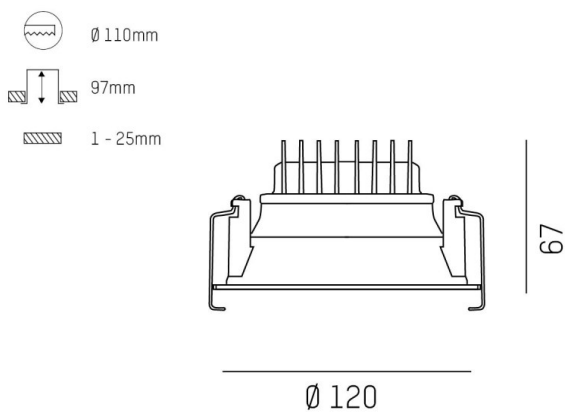

COZY

573-010091400505d

COZY DOWNLIGHT R RECESSED DOWNLIGHT made of aluminium, white, similar to RAL 9016, decor white, vacuum deposited synthetic Dark-reflector beam 38°, light output direct, UGR <25, without converter, dimmability: DALI, IP20

DRAWING

TECHNICAL DETAILS

Bulb type	LED 15W
Luminous flux [lm]	730
Colour temp. [K]	4000K
CRI	>90
UGR	<25
Optics	vacuum deposited synthetic Dark-reflector
Designer	Serge Cornelissen
Converter	without converter
Light output	direct
Beam angle [°]	38°
Voltage [V]	24 VDC
Material	aluminium
Height [mm]	67
Diameter [mm]	120
Ceiling cutout [mm]	110
Ceiling thickness [mm]	1-25
Recess depth [mm]	97
IP protection class	IP20
Voltage class	protection cl. II
Shock resistance	IK06
Net weight [kg]	0,41
Colour lamp	white
RAL	9016
Colour decor	white
EAN-Number	9010506960570
Lifetime [h]	L80 B10 50 000
Energy efficiency cl.	E

LIGHT DISTRIBUTION CURVE

The values are rated values. Power and luminous flux are initially subject to a tolerance of +/- 10%. Colour temperature tolerance: +/- 150 K. The values apply to an ambient temperature of 25°C unless otherwise specified.