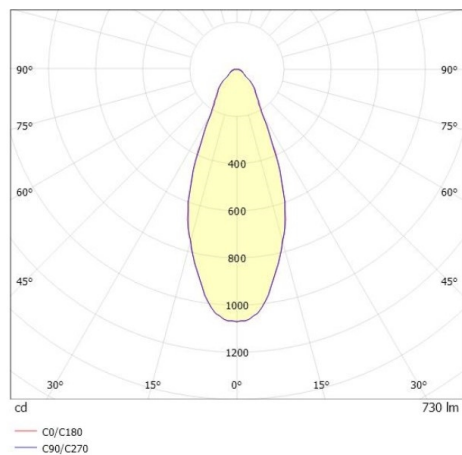

COZY

573-010091400505d

COZY DOWNLIGHT R RECESSED DOWNLIGHT made of aluminium, white, similar to RAL 9016, decor white, vacuum deposited synthetic Dark-reflector beam 38°, light output direct, UGR <25, without converter, dimmability: DALI, IP20

DRAWING

TECHNICAL DETAILS

Bulb type	LED 15W
Luminous flux [lm]	730
Colour temp. [K]	4000K
CRI	>90
UGR	<25
Optics	vacuum deposited synthetic Dark-reflector
Designer	Serge Cornelissen
Converter	without converter
Light output	direct
Beam angle [°]	38°
Voltage [V]	24 VDC
Material	aluminium
Height [mm]	67
Diameter [mm]	120
Ceiling cutout [mm]	110
Ceiling thickness [mm]	1-25
Recess depth [mm]	97
IP protection class	IP20
Voltage class	protection cl. II
Shock resistance	IK06
Net weight [kg]	0,41
Colour lamp	white
RAL	9016
Colour decor	white
EAN-Number	9010506960570
Lifetime [h]	L80 B10 50 000
Energy efficiency cl.	E

LIGHT DISTRIBUTION CURVE

The values are rated values. Power and luminous flux are initially subject to a tolerance of +/- 10%. Colour temperature tolerance: +/- 150 K. The values apply to an ambient temperature of 25°C unless otherwise specified.