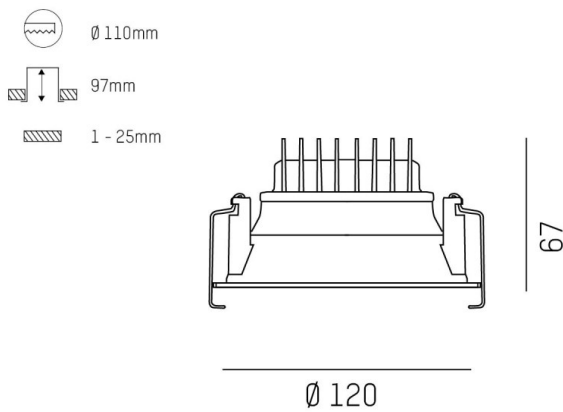

COZY

573-0100914006060

COZY DOWNLIGHT R RECESSED DOWNLIGHT made of aluminium, black, similar to RAL 9005, decor black, vacuum deposited synthetic Dark-reflector beam 38°, light output direct, UGR <22, without converter, dimmability: not dimmable, IP20

DRAWING

TECHNICAL DETAILS

| | |
|------------------------|---|
| Bulb type | LED 15W |
| Luminous flux [lm] | 560 |
| Colour temp. [K] | 4000K |
| CRI | >90 |
| UGR | <22 |
| Optics | vacuum deposited synthetic Dark-reflector |
| Designer | Serge Cornelissen |
| Converter | without converter |
| Dimming | not dimmable |
| Light output | direct |
| Beam angle [°] | 38° |
| Voltage [V] | 24 VDC |
| Material | aluminium |
| Height [mm] | 67 |
| Diameter [mm] | 120 |
| Ceiling cutout [mm] | 110 |
| Ceiling thickness [mm] | 1-25 |
| Recess depth [mm] | 97 |
| IP protection class | IP20 |
| Voltage class | protection cl. II |
| Shock resistance | IK06 |
| Net weight [kg] | 0,39 |
| Colour lamp | black |
| RAL | 9005 |
| Colour decor | black |
| EAN-Number | 9010506960341 |
| Lifetime [h] | L80 B10 50 000 |
| Energy efficiency cl. | E |

LIGHT DISTRIBUTION CURVE

The values are rated values. Power and luminous flux are initially subject to a tolerance of +/- 10%. Colour temperature tolerance: +/- 150 K. The values apply to an ambient temperature of 25°C unless otherwise specified.