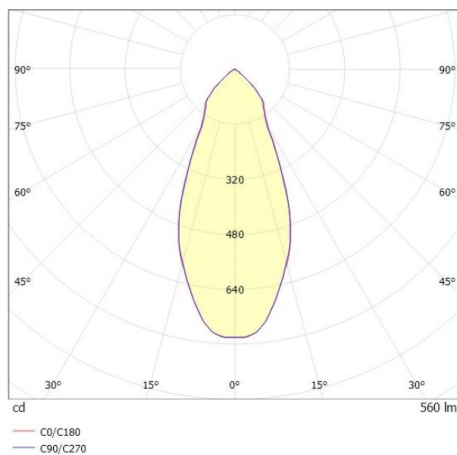

COZY

573-0100914006060

COZY DOWNLIGHT R RECESSED DOWNLIGHT made of aluminium, black, similar to RAL 9005, decor black, vacuum deposited synthetic Dark-reflector beam 38°, light output direct, UGR <22, without converter, dimmability: not dimmable, IP20

DRAWING

TECHNICAL DETAILS

| | |
|------------------------|---|
| Bulb type | LED 15W |
| Luminous flux [lm] | 560 |
| Colour temp. [K] | 4000K |
| CRI | >90 |
| UGR | <22 |
| Optics | vacuum deposited synthetic Dark-reflector |
| Designer | Serge Cornelissen |
| Converter | without converter |
| Dimming | not dimmable |
| Light output | direct |
| Beam angle [°] | 38° |
| Voltage [V] | 24 VDC |
| Material | aluminium |
| Height [mm] | 67 |
| Diameter [mm] | 120 |
| Ceiling cutout [mm] | 110 |
| Ceiling thickness [mm] | 1-25 |
| Recess depth [mm] | 97 |
| IP protection class | IP20 |
| Voltage class | protection cl. II |
| Shock resistance | IK06 |
| Net weight [kg] | 0,39 |
| Colour lamp | black |
| RAL | 9005 |
| Colour decor | black |
| EAN-Number | 9010506960341 |
| Lifetime [h] | L80 B10 50 000 |
| Energy efficiency cl. | E |

LIGHT DISTRIBUTION CURVE

The values are rated values. Power and luminous flux are initially subject to a tolerance of +/- 10%. Colour temperature tolerance: +/- 150 K. The values apply to an ambient temperature of 25°C unless otherwise specified.