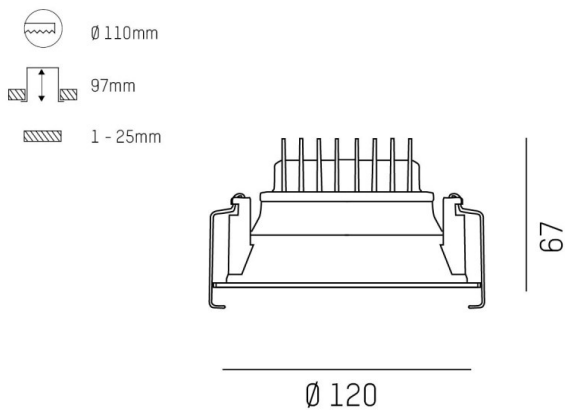

COZY

573-010091400606d

COZY DOWNLIGHT R RECESSED DOWNLIGHT made of aluminium, black, similar to RAL 9005, decor black, vacuum deposited synthetic Dark-reflector beam 38°, light output direct, UGR <22, without converter, dimmability: DALI, IP20

DRAWING

TECHNICAL DETAILS

Bulb type	LED 15W
Luminous flux [lm]	560
Colour temp. [K]	4000K
CRI	>90
UGR	<22
Optics	vacuum deposited synthetic Dark-reflector
Designer	Serge Cornelissen
Converter	without converter
Light output	direct
Beam angle [°]	38°
Voltage [V]	24 VDC
Material	aluminium
Height [mm]	67
Diameter [mm]	120
Ceiling cutout [mm]	110
Ceiling thickness [mm]	1-25
Recess depth [mm]	97
IP protection class	IP20
Voltage class	protection cl. II
Shock resistance	IK06
Net weight [kg]	0,43
Colour lamp	black
RAL	9005
Colour decor	black
EAN-Number	9010506960587
Lifetime [h]	L80 B10 50 000
Energy efficiency cl.	E

LIGHT DISTRIBUTION CURVE

The values are rated values. Power and luminous flux are initially subject to a tolerance of +/- 10%. Colour temperature tolerance: +/- 150 K. The values apply to an ambient temperature of 25°C unless otherwise specified.