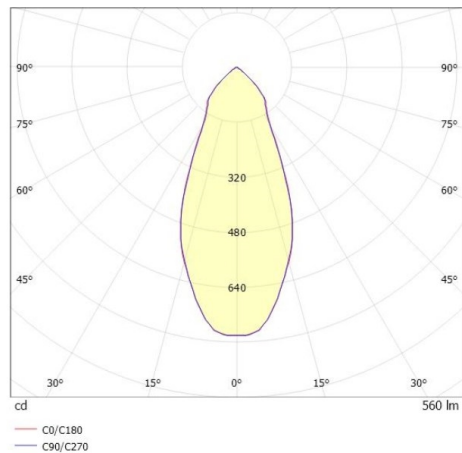

COZY

573-010091400606d

COZY DOWNLIGHT R RECESSED DOWNLIGHT made of aluminium, black, similar to RAL 9005, decor black, vacuum deposited synthetic Dark-reflector beam 38°, light output direct, UGR <22, without converter, dimmability: DALI, IP20

DRAWING

TECHNICAL DETAILS

Bulb type	LED 15W
Luminous flux [lm]	560
Colour temp. [K]	4000K
CRI	>90
UGR	<22
Optics	vacuum deposited synthetic Dark-reflector
Designer	Serge Cornelissen
Converter	without converter
Light output	direct
Beam angle [°]	38°
Voltage [V]	24 VDC
Material	aluminium
Height [mm]	67
Diameter [mm]	120
Ceiling cutout [mm]	110
Ceiling thickness [mm]	1-25
Recess depth [mm]	97
IP protection class	IP20
Voltage class	protection cl. II
Shock resistance	IK06
Net weight [kg]	0,43
Colour lamp	black
RAL	9005
Colour decor	black
EAN-Number	9010506960587
Lifetime [h]	L80 B10 50 000
Energy efficiency cl.	E

LIGHT DISTRIBUTION CURVE

The values are rated values. Power and luminous flux are initially subject to a tolerance of +/- 10%. Colour temperature tolerance: +/- 150 K. The values apply to an ambient temperature of 25°C unless otherwise specified.