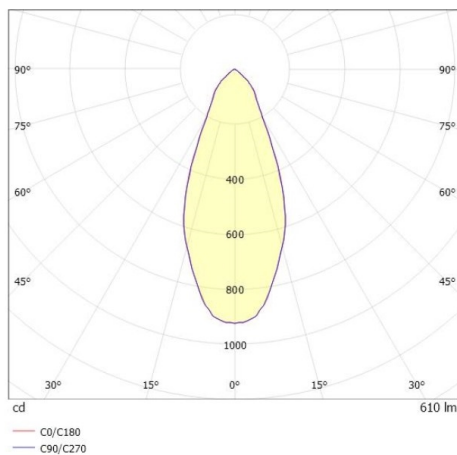

COZY

573-010091401b1b0

COZY DOWNLIGHT R RECESSED DOWNLIGHT made of aluminium, copper, similar to RAL 8004, decor copper, vacuum deposited synthetic Dark-reflector beam 38°, light output direct, UGR <22, without converter, dimmability: not dimmable, IP20

DRAWING

TECHNICAL DETAILS

Bulb type	LED 15W
Luminous flux [lm]	610
Colour temp. [K]	4000K
CRI	>90
UGR	<22
Optics	vacuum deposited synthetic Dark-reflector
Designer	Serge Cornelissen
Converter	without converter
Dimming	not dimmable
Light output	direct
Beam angle [°]	38°
Voltage [V]	24 VDC
Material	aluminium
Height [mm]	67
Diameter [mm]	120
Ceiling cutout [mm]	110
Ceiling thickness [mm]	1-25
Recess depth [mm]	97
IP protection class	IP20
Voltage class	protection cl. II
Shock resistance	IK06
Net weight [kg]	0,39
Colour lamp	copper
RAL	8004
Colour decor	copper
EAN-Number	9010506960365
Lifetime [h]	L80 B10 50 000
Energy efficiency cl.	E

LIGHT DISTRIBUTION CURVE

The values are rated values. Power and luminous flux are initially subject to a tolerance of +/- 10%. Colour temperature tolerance: +/- 150 K. The values apply to an ambient temperature of 25°C unless otherwise specified.