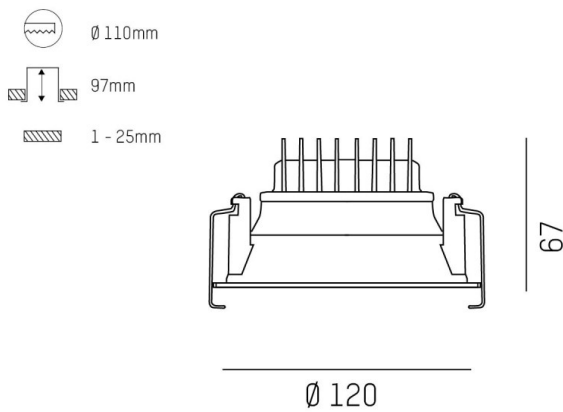

COZY

573-010091401b1bd

COZY DOWNLIGHT R RECESSED DOWNLIGHT made of aluminium, copper, similar to RAL 8004, decor copper, vacuum deposited synthetic Dark-reflector beam 38°, light output direct, UGR <22, without converter, dimmability: DALI, IP20

DRAWING

TECHNICAL DETAILS

Bulb type	LED 15W
Luminous flux [lm]	610
Colour temp. [K]	4000K
CRI	>90
UGR	<22
Optics	vacuum deposited synthetic Dark-reflector
Designer	Serge Cornelissen
Converter	without converter
Light output	direct
Beam angle [°]	38°
Voltage [V]	24 VDC
Material	aluminium
Height [mm]	67
Diameter [mm]	120
Ceiling cutout [mm]	110
Ceiling thickness [mm]	1-25
Recess depth [mm]	97
IP protection class	IP20
Voltage class	protection cl. II
Shock resistance	IK06
Net weight [kg]	0,42
Colour lamp	copper
RAL	8004
Colour decor	copper
EAN-Number	9010506960600
Lifetime [h]	L80 B10 50 000
Energy efficiency cl.	E

LIGHT DISTRIBUTION CURVE

The values are rated values. Power and luminous flux are initially subject to a tolerance of +/- 10%. Colour temperature tolerance: +/- 150 K. The values apply to an ambient temperature of 25°C unless otherwise specified.