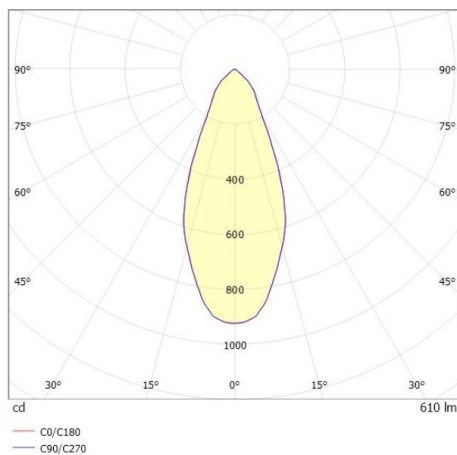

COZY

573-010091401b1bd

COZY DOWNLIGHT R RECESSED DOWNLIGHT made of aluminium, copper, similar to RAL 8004, decor copper, vacuum deposited synthetic Dark-reflector beam 38°, light output direct, UGR <22, without converter, dimmability: DALI, IP20

DRAWING

TECHNICAL DETAILS

Bulb type	LED 15W
Luminous flux [lm]	610
Colour temp. [K]	4000K
CRI	>90
UGR	<22
Optics	vacuum deposited synthetic Dark-reflector
Designer	Serge Cornelissen
Converter	without converter
Light output	direct
Beam angle [°]	38°
Voltage [V]	24 VDC
Material	aluminium
Height [mm]	67
Diameter [mm]	120
Ceiling cutout [mm]	110
Ceiling thickness [mm]	1-25
Recess depth [mm]	97
IP protection class	IP20
Voltage class	protection cl. II
Shock resistance	IK06
Net weight [kg]	0,42
Colour lamp	copper
RAL	8004
Colour decor	copper
EAN-Number	9010506960600
Lifetime [h]	L80 B10 50 000
Energy efficiency cl.	E

LIGHT DISTRIBUTION CURVE

The values are rated values. Power and luminous flux are initially subject to a tolerance of +/- 10%. Colour temperature tolerance: +/- 150 K. The values apply to an ambient temperature of 25°C unless otherwise specified.