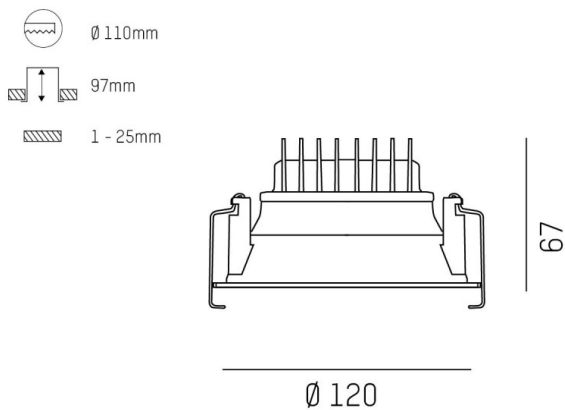

COZY

573-010091401d1d0

COZY DOWNLIGHT R RECESSED DOWNLIGHT made of aluminium, gold, similar to RAL 070 60 40, decor gold, vacuum deposited synthetic Dark-reflector beam 38°, light output direct, UGR <22, without converter, dimmability: not dimmable, IP20

DRAWING

TECHNICAL DETAILS

Bulb type	LED 15W
Luminous flux [lm]	620
Colour temp. [K]	4000K
CRI	>90
UGR	<22
Optics	vacuum deposited synthetic Dark-reflector
Designer	Serge Cornelissen
Converter	without converter
Dimming	not dimmable
Light output	direct
Beam angle [°]	38°
Voltage [V]	24 VDC
Material	aluminium
Height [mm]	67
Diameter [mm]	120
Ceiling cutout [mm]	110
Ceiling thickness [mm]	1-25
Recess depth [mm]	97
IP protection class	IP20
Voltage class	protection cl. II
Shock resistance	IK06
Net weight [kg]	0,39
Colour lamp	gold
RAL	070 60 40
Colour decor	gold
EAN-Number	9010506960358
Lifetime [h]	L80 B10 50 000
Energy efficiency cl.	E

LIGHT DISTRIBUTION CURVE

The values are rated values. Power and luminous flux are initially subject to a tolerance of +/- 10%. Colour temperature tolerance: +/- 150 K. The values apply to an ambient temperature of 25°C unless otherwise specified.