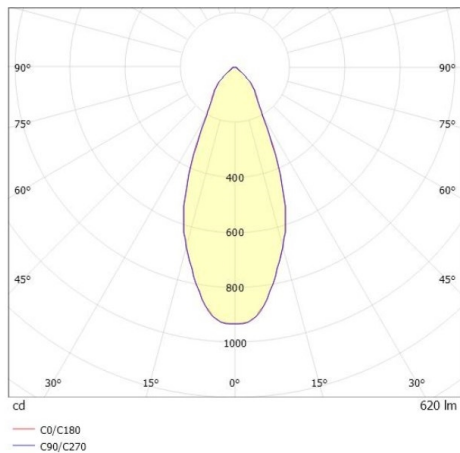

COZY

573-010091401d1d0

COZY DOWNLIGHT R RECESSED DOWNLIGHT made of aluminium, gold, similar to RAL 070 60 40, decor gold, vacuum deposited synthetic Dark-reflector beam 38°, light output direct, UGR <22, without converter, dimmability: not dimmable, IP20

DRAWING

TECHNICAL DETAILS

Bulb type	LED 15W
Luminous flux [lm]	620
Colour temp. [K]	4000K
CRI	>90
UGR	<22
Optics	vacuum deposited synthetic Dark-reflector
Designer	Serge Cornelissen
Converter	without converter
Dimming	not dimmable
Light output	direct
Beam angle [°]	38°
Voltage [V]	24 VDC
Material	aluminium
Height [mm]	67
Diameter [mm]	120
Ceiling cutout [mm]	110
Ceiling thickness [mm]	1-25
Recess depth [mm]	97
IP protection class	IP20
Voltage class	protection cl. II
Shock resistance	IK06
Net weight [kg]	0,39
Colour lamp	gold
RAL	070 60 40
Colour decor	gold
EAN-Number	9010506960358
Lifetime [h]	L80 B10 50 000
Energy efficiency cl.	E

LIGHT DISTRIBUTION CURVE

The values are rated values. Power and luminous flux are initially subject to a tolerance of +/- 10%. Colour temperature tolerance: +/- 150 K. The values apply to an ambient temperature of 25°C unless otherwise specified.