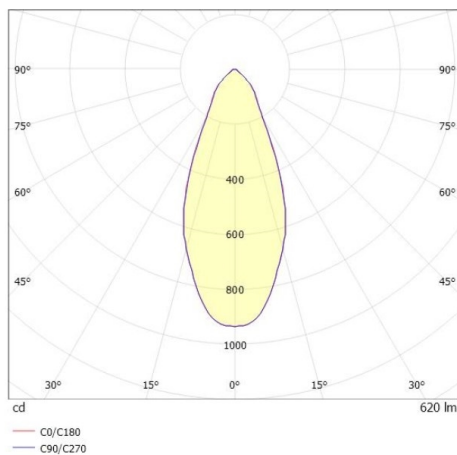

COZY

573-010091401d1dd

COZY DOWNLIGHT R RECESSED DOWNLIGHT made of aluminium, gold, similar to RAL 070 60 40, decor gold, vacuum deposited synthetic Dark-reflector beam 38°, light output direct, UGR <22, without converter, dimmability: DALI, IP20

DRAWING

TECHNICAL DETAILS

Bulb type	LED 15W
Luminous flux [lm]	620
Colour temp. [K]	4000K
CRI	>90
UGR	<22
Optics	vacuum deposited synthetic Dark-reflector
Designer	Serge Cornelissen
Converter	without converter
Light output	direct
Beam angle [°]	38°
Voltage [V]	24 VDC
Material	aluminium
Height [mm]	67
Diameter [mm]	120
Ceiling cutout [mm]	110
Ceiling thickness [mm]	1-25
Recess depth [mm]	97
IP protection class	IP20
Voltage class	protection cl. II
Shock resistance	IK06
Net weight [kg]	0,42
Colour lamp	gold
RAL	070 60 40
Colour decor	gold
EAN-Number	9010506960594
Lifetime [h]	L80 B10 50 000
Energy efficiency cl.	E

LIGHT DISTRIBUTION CURVE

The values are rated values. Power and luminous flux are initially subject to a tolerance of +/- 10%. Colour temperature tolerance: +/- 150 K. The values apply to an ambient temperature of 25°C unless otherwise specified.