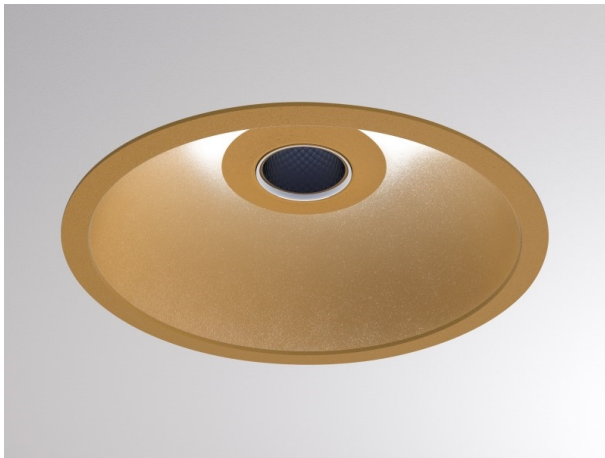

COZY

573-010091401d1dd

COZY DOWNLIGHT R RECESSED DOWNLIGHT made of aluminium, gold, similar to RAL 070 60 40, decor gold, vacuum deposited synthetic Dark-reflector beam 38°, light output direct, UGR <22, without converter, dimmability: DALI, IP20

DRAWING

TECHNICAL DETAILS

Bulb type	LED 15W
Luminous flux [lm]	620
Colour temp. [K]	4000K
CRI	>90
UGR	<22
Optics	vacuum deposited synthetic Dark-reflector
Designer	Serge Cornelissen
Converter	without converter
Light output	direct
Beam angle [°]	38°
Voltage [V]	24 VDC
Material	aluminium
Height [mm]	67
Diameter [mm]	120
Ceiling cutout [mm]	110
Ceiling thickness [mm]	1-25
Recess depth [mm]	97
IP protection class	IP20
Voltage class	protection cl. II
Shock resistance	IK06
Net weight [kg]	0,42
Colour lamp	gold
RAL	070 60 40
Colour decor	gold
EAN-Number	9010506960594
Lifetime [h]	L80 B10 50 000
Energy efficiency cl.	E