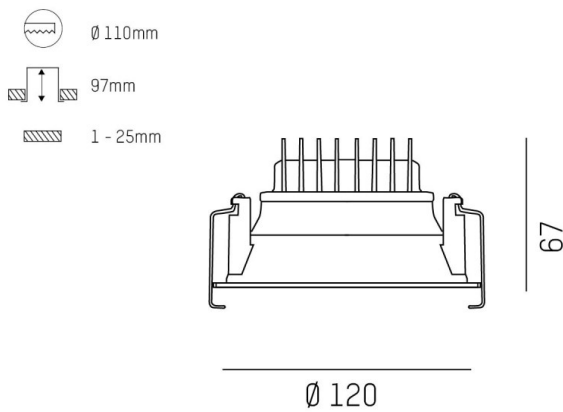

COZY

573-010091401d1dd

COZY DOWNLIGHT R RECESSED DOWNLIGHT made of aluminium, gold, similar to RAL 070 60 40, decor gold, vacuum deposited synthetic Dark-reflector beam 38°, light output direct, UGR <22, without converter, dimmability: DALI, IP20

DRAWING

TECHNICAL DETAILS

Bulb type	LED 15W
Luminous flux [lm]	620
Colour temp. [K]	4000K
CRI	>90
UGR	<22
Optics	vacuum deposited synthetic Dark-reflector
Designer	Serge Cornelissen
Converter	without converter
Light output	direct
Beam angle [°]	38°
Voltage [V]	24 VDC
Material	aluminium
Height [mm]	67
Diameter [mm]	120
Ceiling cutout [mm]	110
Ceiling thickness [mm]	1-25
Recess depth [mm]	97
IP protection class	IP20
Voltage class	protection cl. II
Shock resistance	IK06
Net weight [kg]	0,42
Colour lamp	gold
RAL	070 60 40
Colour decor	gold
EAN-Number	9010506960594
Lifetime [h]	L80 B10 50 000
Energy efficiency cl.	E

LIGHT DISTRIBUTION CURVE

The values are rated values. Power and luminous flux are initially subject to a tolerance of +/- 10%. Colour temperature tolerance: +/- 150 K. The values apply to an ambient temperature of 25°C unless otherwise specified.