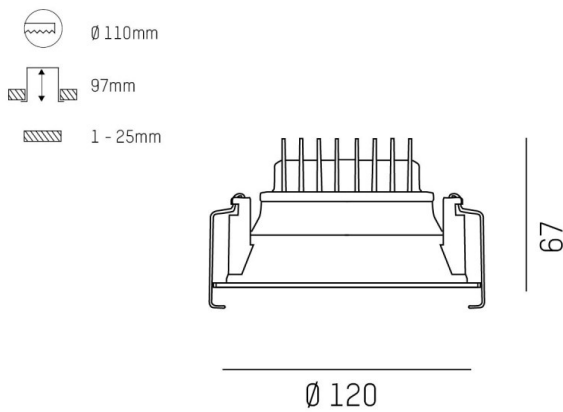

COZY

573-0100919005050

COZY DOWNLIGHT R RECESSED DOWNLIGHT made of aluminium, white, similar to RAL 9016, decor white, vacuum deposited synthetic Dark-reflector beam 38°, light output direct, UGR <25, without converter, dimmability: not dimmable, IP20

DRAWING

TECHNICAL DETAILS

Bulb type	LED 15W
Luminous flux [lm]	670
Colour temp. [K]	3000K
CRI	>90
UGR	<25
Optics	vacuum deposited synthetic Dark-reflector
Designer	Serge Cornelissen
Converter	without converter
Dimming	not dimmable
Light output	direct
Beam angle [°]	38°
Voltage [V]	24 VDC
Material	aluminium
Height [mm]	67
Diameter [mm]	120
Ceiling cutout [mm]	110
Ceiling thickness [mm]	1-25
Recess depth [mm]	97
IP protection class	IP20
Voltage class	protection cl. II
Shock resistance	IK06
Net weight [kg]	0,38
Colour lamp	white
RAL	9016
Colour decor	white
EAN-Number	9010506960259
Lifetime [h]	L80 B10 50 000
Energy efficiency cl.	E

LIGHT DISTRIBUTION CURVE

The values are rated values. Power and luminous flux are initially subject to a tolerance of +/- 10%. Colour temperature tolerance: +/- 150 K. The values apply to an ambient temperature of 25°C unless otherwise specified.