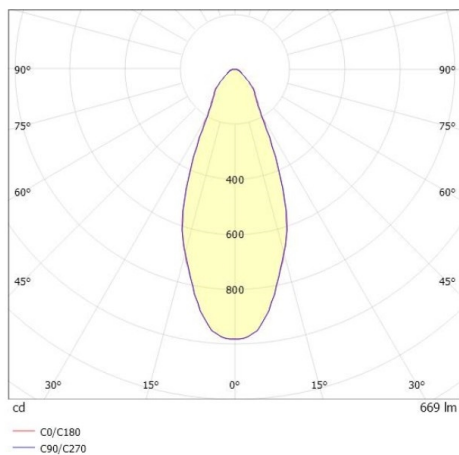

COZY

573-0100919005050

COZY DOWNLIGHT R RECESSED DOWNLIGHT made of aluminium, white, similar to RAL 9016, decor white, vacuum deposited synthetic Dark-reflector beam 38°, light output direct, UGR <25, without converter, dimmability: not dimmable, IP20

DRAWING

TECHNICAL DETAILS

Bulb type	LED 15W
Luminous flux [lm]	670
Colour temp. [K]	3000K
CRI	>90
UGR	<25
Optics	vacuum deposited synthetic Dark-reflector
Designer	Serge Cornelissen
Converter	without converter
Dimming	not dimmable
Light output	direct
Beam angle [°]	38°
Voltage [V]	24 VDC
Material	aluminium
Height [mm]	67
Diameter [mm]	120
Ceiling cutout [mm]	110
Ceiling thickness [mm]	1-25
Recess depth [mm]	97
IP protection class	IP20
Voltage class	protection cl. II
Shock resistance	IK06
Net weight [kg]	0,38
Colour lamp	white
RAL	9016
Colour decor	white
EAN-Number	9010506960259
Lifetime [h]	L80 B10 50 000
Energy efficiency cl.	E

LIGHT DISTRIBUTION CURVE

The values are rated values. Power and luminous flux are initially subject to a tolerance of +/- 10%. Colour temperature tolerance: +/- 150 K. The values apply to an ambient temperature of 25°C unless otherwise specified.