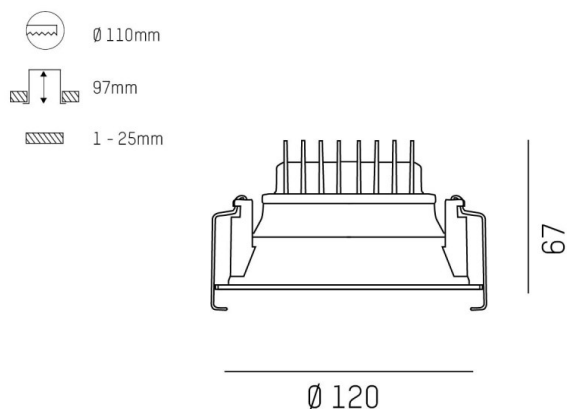

COZY

573-010091900505d

COZY DOWNLIGHT R RECESSED DOWNLIGHT made of aluminium, white, similar to RAL 9016, decor white, vacuum deposited synthetic Dark-reflector beam 38°, light output direct, UGR <25, without converter, dimmability: DALI, IP20

DRAWING

TECHNICAL DETAILS

| | |
|------------------------|---|
| Bulb type | LED 15W |
| Luminous flux [lm] | 670 |
| Colour temp. [K] | 3000K |
| CRI | >90 |
| UGR | <25 |
| Optics | vacuum deposited synthetic Dark-reflector |
| Designer | Serge Cornelissen |
| Converter | without converter |
| Light output | direct |
| Beam angle [°] | 38° |
| Voltage [V] | 24 VDC |
| Material | aluminium |
| Height [mm] | 67 |
| Diameter [mm] | 120 |
| Ceiling cutout [mm] | 110 |
| Ceiling thickness [mm] | 1-25 |
| Recess depth [mm] | 97 |
| IP protection class | IP20 |
| Voltage class | protection cl. II |
| Shock resistance | IK06 |
| Net weight [kg] | 0,41 |
| Colour lamp | white |
| RAL | 9016 |
| Colour decor | white |
| EAN-Number | 9010506960495 |
| Lifetime [h] | L80 B10 50 000 |
| Energy efficiency cl. | E |

LIGHT DISTRIBUTION CURVE

The values are rated values. Power and luminous flux are initially subject to a tolerance of +/- 10%. Colour temperature tolerance: +/- 150 K. The values apply to an ambient temperature of 25°C unless otherwise specified.