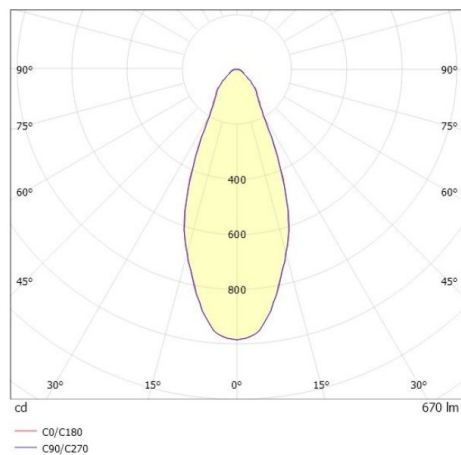

COZY

573-010091900505d

COZY DOWNLIGHT R RECESSED DOWNLIGHT made of aluminium, white, similar to RAL 9016, decor white, vacuum deposited synthetic Dark-reflector beam 38°, light output direct, UGR <25, without converter, dimmability: DALI, IP20

DRAWING

TECHNICAL DETAILS

| | |
|------------------------|---|
| Bulb type | LED 15W |
| Luminous flux [lm] | 670 |
| Colour temp. [K] | 3000K |
| CRI | >90 |
| UGR | <25 |
| Optics | vacuum deposited synthetic Dark-reflector |
| Designer | Serge Cornelissen |
| Converter | without converter |
| Light output | direct |
| Beam angle [°] | 38° |
| Voltage [V] | 24 VDC |
| Material | aluminium |
| Height [mm] | 67 |
| Diameter [mm] | 120 |
| Ceiling cutout [mm] | 110 |
| Ceiling thickness [mm] | 1-25 |
| Recess depth [mm] | 97 |
| IP protection class | IP20 |
| Voltage class | protection cl. II |
| Shock resistance | IK06 |
| Net weight [kg] | 0,41 |
| Colour lamp | white |
| RAL | 9016 |
| Colour decor | white |
| EAN-Number | 9010506960495 |
| Lifetime [h] | L80 B10 50 000 |
| Energy efficiency cl. | E |

LIGHT DISTRIBUTION CURVE

The values are rated values. Power and luminous flux are initially subject to a tolerance of +/- 10%. Colour temperature tolerance: +/- 150 K. The values apply to an ambient temperature of 25°C unless otherwise specified.