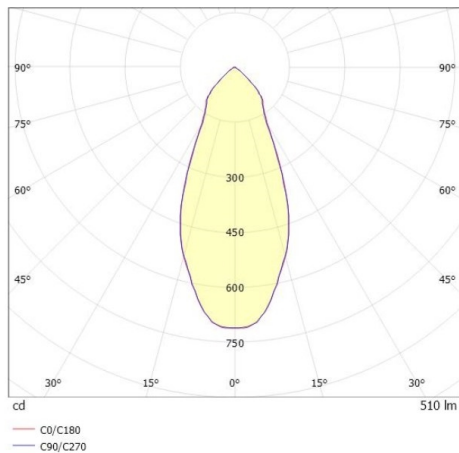

COZY

573-0100919006060

COZY DOWNLIGHT R RECESSED DOWNLIGHT made of aluminium, black, similar to RAL 9005, decor black, vacuum deposited synthetic Dark-reflector beam 38°, light output direct, UGR <22, without converter, dimmability: not dimmable, IP20

DRAWING

TECHNICAL DETAILS

Bulb type	LED 15W
Luminous flux [lm]	510
Colour temp. [K]	3000K
CRI	>90
UGR	<22
Optics	vacuum deposited synthetic Dark-reflector
Designer	Serge Cornelissen
Converter	without converter
Dimming	not dimmable
Light output	direct
Beam angle [°]	38°
Voltage [V]	24 VDC
Material	aluminium
Height [mm]	67
Diameter [mm]	120
Ceiling cutout [mm]	110
Ceiling thickness [mm]	1-25
Recess depth [mm]	97
IP protection class	IP20
Voltage class	protection cl. II
Shock resistance	IK06
Net weight [kg]	0,39
Colour lamp	black
RAL	9005
Colour decor	black
EAN-Number	9010506960266
Lifetime [h]	L80 B10 50 000
Energy efficiency cl.	E

LIGHT DISTRIBUTION CURVE

The values are rated values. Power and luminous flux are initially subject to a tolerance of +/- 10%. Colour temperature tolerance: +/- 150 K. The values apply to an ambient temperature of 25°C unless otherwise specified.