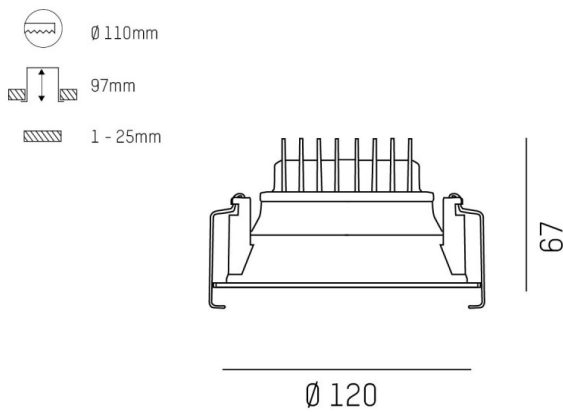

COZY

573-010091900606d

COZY DOWNLIGHT R RECESSED DOWNLIGHT made of aluminium, black, similar to RAL 9005, decor black, vacuum deposited synthetic Dark-reflector beam 38°, light output direct, UGR <22, without converter, dimmability: DALI, IP20

DRAWING

TECHNICAL DETAILS

Bulb type	LED 15W
Luminous flux [lm]	510
Colour temp. [K]	3000K
CRI	>90
UGR	<22
Optics	vacuum deposited synthetic Dark-reflector
Designer	Serge Cornelissen
Converter	without converter
Light output	direct
Beam angle [°]	38°
Voltage [V]	24 VDC
Material	aluminium
Height [mm]	67
Diameter [mm]	120
Ceiling cutout [mm]	110
Ceiling thickness [mm]	1-25
Recess depth [mm]	97
IP protection class	IP20
Voltage class	protection cl. II
Shock resistance	IK06
Net weight [kg]	0,43
Colour lamp	black
RAL	9005
Colour decor	black
EAN-Number	9010506960501
Lifetime [h]	L80 B10 50 000
Energy efficiency cl.	E

LIGHT DISTRIBUTION CURVE

The values are rated values. Power and luminous flux are initially subject to a tolerance of +/- 10%. Colour temperature tolerance: +/- 150 K. The values apply to an ambient temperature of 25°C unless otherwise specified.