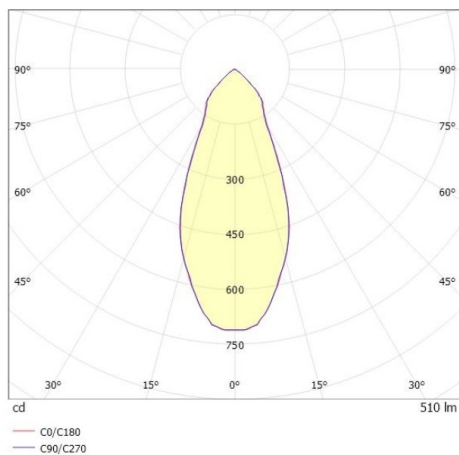

COZY

573-010091900606d

COZY DOWNLIGHT R RECESSED DOWNLIGHT made of aluminium, black, similar to RAL 9005, decor black, vacuum deposited synthetic Dark-reflector beam 38°, light output direct, UGR <22, without converter, dimmability: DALI, IP20

DRAWING

TECHNICAL DETAILS

Bulb type	LED 15W
Luminous flux [lm]	510
Colour temp. [K]	3000K
CRI	>90
UGR	<22
Optics	vacuum deposited synthetic Dark-reflector
Designer	Serge Cornelissen
Converter	without converter
Light output	direct
Beam angle [°]	38°
Voltage [V]	24 VDC
Material	aluminium
Height [mm]	67
Diameter [mm]	120
Ceiling cutout [mm]	110
Ceiling thickness [mm]	1-25
Recess depth [mm]	97
IP protection class	IP20
Voltage class	protection cl. II
Shock resistance	IK06
Net weight [kg]	0,43
Colour lamp	black
RAL	9005
Colour decor	black
EAN-Number	9010506960501
Lifetime [h]	L80 B10 50 000
Energy efficiency cl.	E

LIGHT DISTRIBUTION CURVE

The values are rated values. Power and luminous flux are initially subject to a tolerance of +/- 10%. Colour temperature tolerance: +/- 150 K. The values apply to an ambient temperature of 25°C unless otherwise specified.