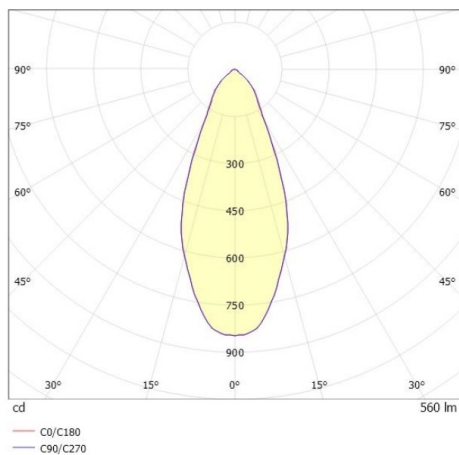

COZY

573-010091901b1b0

COZY DOWNLIGHT R RECESSED DOWNLIGHT made of aluminium, copper, similar to RAL 8004, decor copper, vacuum deposited synthetic Dark-reflector beam 38°, light output direct, UGR <22, without converter, dimmability: not dimmable, IP20

DRAWING

TECHNICAL DETAILS

Bulb type	LED 15W
Luminous flux [lm]	560
Colour temp. [K]	3000K
CRI	>90
UGR	<22
Optics	vacuum deposited synthetic Dark-reflector
Designer	Serge Cornelissen
Converter	without converter
Dimming	not dimmable
Light output	direct
Beam angle [°]	38°
Voltage [V]	24 VDC
Material	aluminium
Height [mm]	67
Diameter [mm]	120
Ceiling cutout [mm]	110
Ceiling thickness [mm]	1-25
Recess depth [mm]	97
IP protection class	IP20
Voltage class	protection cl. II
Shock resistance	IK06
Net weight [kg]	0,39
Colour lamp	copper
RAL	8004
Colour decor	copper
EAN-Number	9010506960280
Lifetime [h]	L80 B10 50 000
Energy efficiency cl.	E

LIGHT DISTRIBUTION CURVE

The values are rated values. Power and luminous flux are initially subject to a tolerance of +/- 10%. Colour temperature tolerance: +/- 150 K. The values apply to an ambient temperature of 25°C unless otherwise specified.