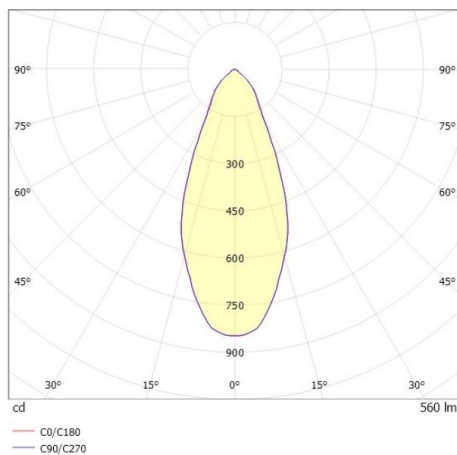

COZY

573-010091901b1bd

COZY DOWNLIGHT R RECESSED DOWNLIGHT made of aluminium, copper, similar to RAL 8004, decor copper, vacuum deposited synthetic Dark-reflector beam 38°, light output direct, UGR <22, without converter, dimmability: DALI, IP20

DRAWING

TECHNICAL DETAILS

Bulb type	LED 15W
Luminous flux [lm]	560
Colour temp. [K]	3000K
CRI	>90
UGR	<22
Optics	vacuum deposited synthetic Dark-reflector
Designer	Serge Cornelissen
Converter	without converter
Light output	direct
Beam angle [°]	38°
Voltage [V]	24 VDC
Material	aluminium
Height [mm]	67
Diameter [mm]	120
Ceiling cutout [mm]	110
Ceiling thickness [mm]	1-25
Recess depth [mm]	97
IP protection class	IP20
Voltage class	protection cl. II
Shock resistance	IK06
Net weight [kg]	0,42
Colour lamp	copper
RAL	8004
Colour decor	copper
EAN-Number	9010506960525
Lifetime [h]	L80 B10 50 000
Energy efficiency cl.	E

LIGHT DISTRIBUTION CURVE

The values are rated values. Power and luminous flux are initially subject to a tolerance of +/- 10%. Colour temperature tolerance: +/- 150 K. The values apply to an ambient temperature of 25°C unless otherwise specified.