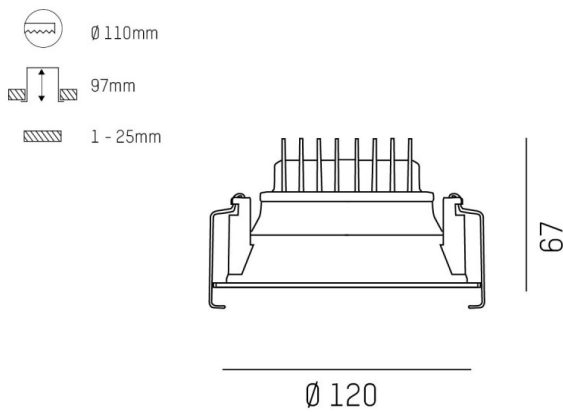

COZY

573-010091901b1bd

COZY DOWNLIGHT R RECESSED DOWNLIGHT made of aluminium, copper, similar to RAL 8004, decor copper, vacuum deposited synthetic Dark-reflector beam 38°, light output direct, UGR <22, without converter, dimmability: DALI, IP20

DRAWING

TECHNICAL DETAILS

Bulb type	LED 15W
Luminous flux [lm]	560
Colour temp. [K]	3000K
CRI	>90
UGR	<22
Optics	vacuum deposited synthetic Dark-reflector
Designer	Serge Cornelissen
Converter	without converter
Light output	direct
Beam angle [°]	38°
Voltage [V]	24 VDC
Material	aluminium
Height [mm]	67
Diameter [mm]	120
Ceiling cutout [mm]	110
Ceiling thickness [mm]	1-25
Recess depth [mm]	97
IP protection class	IP20
Voltage class	protection cl. II
Shock resistance	IK06
Net weight [kg]	0,42
Colour lamp	copper
RAL	8004
Colour decor	copper
EAN-Number	9010506960525
Lifetime [h]	L80 B10 50 000
Energy efficiency cl.	E

LIGHT DISTRIBUTION CURVE

The values are rated values. Power and luminous flux are initially subject to a tolerance of +/- 10%. Colour temperature tolerance: +/- 150 K. The values apply to an ambient temperature of 25°C unless otherwise specified.