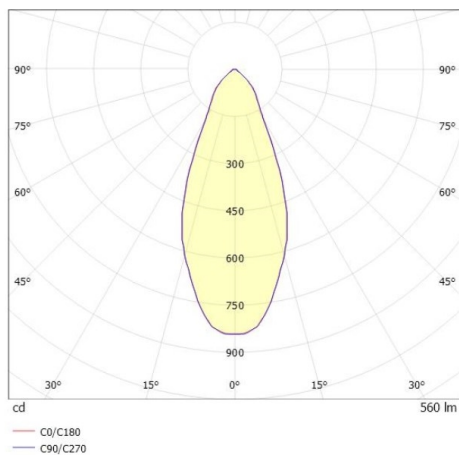

COZY

573-010091901d1d0

COZY DOWNLIGHT R RECESSED DOWNLIGHT made of aluminium, gold, similar to RAL 070 60 40, decor gold, vacuum deposited synthetic Dark-reflector beam 38°, light output direct, UGR <22, without converter, dimmability: not dimmable, IP20

DRAWING

TECHNICAL DETAILS

Bulb type	LED 15W
Luminous flux [lm]	560
Colour temp. [K]	3000K
CRI	>90
UGR	<22
Optics	vacuum deposited synthetic Dark-reflector
Designer	Serge Cornelissen
Converter	without converter
Dimming	not dimmable
Light output	direct
Beam angle [°]	38°
Voltage [V]	24 VDC
Material	aluminium
Height [mm]	67
Diameter [mm]	120
Ceiling cutout [mm]	110
Ceiling thickness [mm]	1-25
Recess depth [mm]	97
IP protection class	IP20
Voltage class	protection cl. II
Shock resistance	IK06
Net weight [kg]	0,39
Colour lamp	gold
RAL	070 60 40
Colour decor	gold
EAN-Number	9010506960273
Lifetime [h]	L80 B10 50 000
Energy efficiency cl.	E

LIGHT DISTRIBUTION CURVE

The values are rated values. Power and luminous flux are initially subject to a tolerance of +/- 10%. Colour temperature tolerance: +/- 150 K. The values apply to an ambient temperature of 25°C unless otherwise specified.