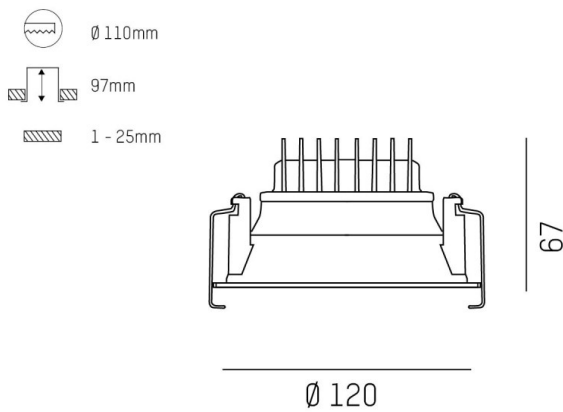

COZY

573-010091901d1d0

COZY DOWNLIGHT R RECESSED DOWNLIGHT made of aluminium, gold, similar to RAL 070 60 40, decor gold, vacuum deposited synthetic Dark-reflector beam 38°, light output direct, UGR <22, without converter, dimmability: not dimmable, IP20

DRAWING

TECHNICAL DETAILS

Bulb type	LED 15W
Luminous flux [lm]	560
Colour temp. [K]	3000K
CRI	>90
UGR	<22
Optics	vacuum deposited synthetic Dark-reflector
Designer	Serge Cornelissen
Converter	without converter
Dimming	not dimmable
Light output	direct
Beam angle [°]	38°
Voltage [V]	24 VDC
Material	aluminium
Height [mm]	67
Diameter [mm]	120
Ceiling cutout [mm]	110
Ceiling thickness [mm]	1-25
Recess depth [mm]	97
IP protection class	IP20
Voltage class	protection cl. II
Shock resistance	IK06
Net weight [kg]	0,39
Colour lamp	gold
RAL	070 60 40
Colour decor	gold
EAN-Number	9010506960273
Lifetime [h]	L80 B10 50 000
Energy efficiency cl.	E

LIGHT DISTRIBUTION CURVE

The values are rated values. Power and luminous flux are initially subject to a tolerance of +/- 10%. Colour temperature tolerance: +/- 150 K. The values apply to an ambient temperature of 25°C unless otherwise specified.