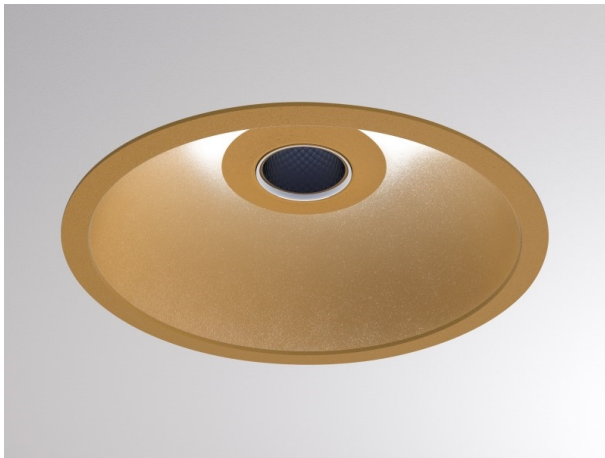

COZY

573-010091901d1d0

COZY DOWNLIGHT R RECESSED DOWNLIGHT made of aluminium, gold, similar to RAL 070 60 40, decor gold, vacuum deposited synthetic Dark-reflector beam 38°, light output direct, UGR <22, without converter, dimmability: not dimmable, IP20

DRAWING

TECHNICAL DETAILS

Bulb type	LED 15W
Luminous flux [lm]	560
Colour temp. [K]	3000K
CRI	>90
UGR	<22
Optics	vacuum deposited synthetic Dark-reflector
Designer	Serge Cornelissen
Converter	without converter
Dimming	not dimmable
Light output	direct
Beam angle [°]	38°
Voltage [V]	24 VDC
Material	aluminium
Height [mm]	67
Diameter [mm]	120
Ceiling cutout [mm]	110
Ceiling thickness [mm]	1-25
Recess depth [mm]	97
IP protection class	IP20
Voltage class	protection cl. II
Shock resistance	IK06
Net weight [kg]	0,39
Colour lamp	gold
RAL	070 60 40
Colour decor	gold
EAN-Number	9010506960273
Lifetime [h]	L80 B10 50 000
Energy efficiency cl.	E