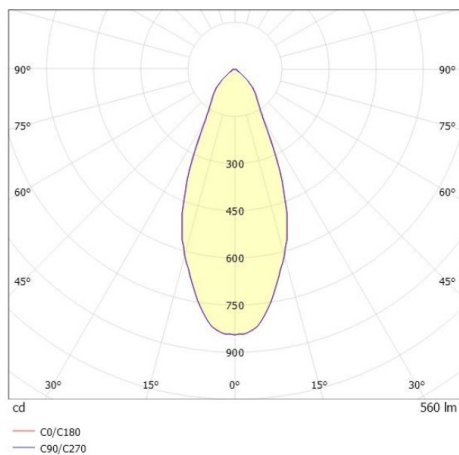

COZY

573-010091901d1dd

COZY DOWNLIGHT R RECESSED DOWNLIGHT made of aluminium, gold, similar to RAL 070 60 40, decor gold, vacuum deposited synthetic Dark-reflector beam 38°, light output direct, UGR <22, without converter, dimmability: DALI, IP20

DRAWING

TECHNICAL DETAILS

Bulb type	LED 15W
Luminous flux [lm]	560
Colour temp. [K]	3000K
CRI	>90
UGR	<22
Optics	vacuum deposited synthetic Dark-reflector
Designer	Serge Cornelissen
Converter	without converter
Light output	direct
Beam angle [°]	38°
Voltage [V]	24 VDC
Material	aluminium
Height [mm]	67
Diameter [mm]	120
Ceiling cutout [mm]	110
Ceiling thickness [mm]	1-25
Recess depth [mm]	97
IP protection class	IP20
Voltage class	protection cl. II
Shock resistance	IK06
Net weight [kg]	0,42
Colour lamp	gold
RAL	070 60 40
Colour decor	gold
EAN-Number	9010506960518
Lifetime [h]	L80 B10 50 000
Energy efficiency cl.	E

LIGHT DISTRIBUTION CURVE

The values are rated values. Power and luminous flux are initially subject to a tolerance of +/- 10%. Colour temperature tolerance: +/- 150 K. The values apply to an ambient temperature of 25°C unless otherwise specified.