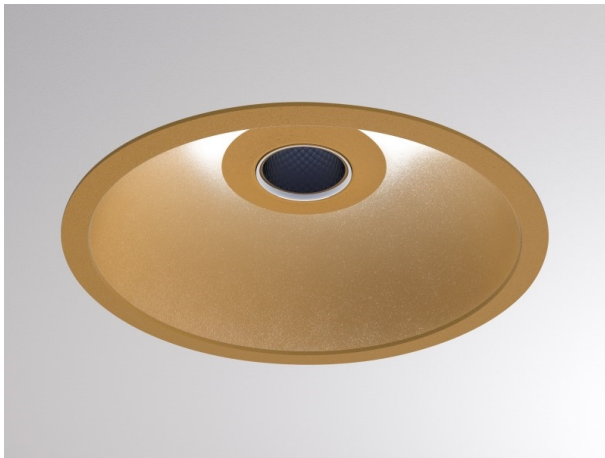

COZY

573-010091901d1dd

COZY DOWNLIGHT R RECESSED DOWNLIGHT made of aluminium, gold, similar to RAL 070 60 40, decor gold, vacuum deposited synthetic Dark-reflector beam 38°, light output direct, UGR <22, without converter, dimmability: DALI, IP20

DRAWING

TECHNICAL DETAILS

Bulb type	LED 15W
Luminous flux [lm]	560
Colour temp. [K]	3000K
CRI	>90
UGR	<22
Optics	vacuum deposited synthetic Dark-reflector
Designer	Serge Cornelissen
Converter	without converter
Light output	direct
Beam angle [°]	38°
Voltage [V]	24 VDC
Material	aluminium
Height [mm]	67
Diameter [mm]	120
Ceiling cutout [mm]	110
Ceiling thickness [mm]	1-25
Recess depth [mm]	97
IP protection class	IP20
Voltage class	protection cl. II
Shock resistance	IK06
Net weight [kg]	0,42
Colour lamp	gold
RAL	070 60 40
Colour decor	gold
EAN-Number	9010506960518
Lifetime [h]	L80 B10 50 000
Energy efficiency cl.	E