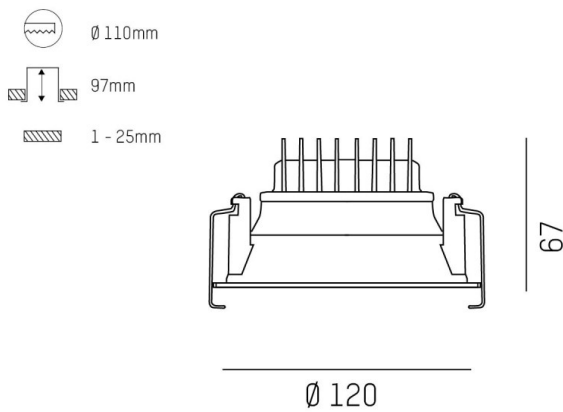

COZY

573-010091901d1dd

COZY DOWNLIGHT R RECESSED DOWNLIGHT made of aluminium, gold, similar to RAL 070 60 40, decor gold, vacuum deposited synthetic Dark-reflector beam 38°, light output direct, UGR <22, without converter, dimmability: DALI, IP20

DRAWING

TECHNICAL DETAILS

Bulb type	LED 15W
Luminous flux [lm]	560
Colour temp. [K]	3000K
CRI	>90
UGR	<22
Optics	vacuum deposited synthetic Dark-reflector
Designer	Serge Cornelissen
Converter	without converter
Light output	direct
Beam angle [°]	38°
Voltage [V]	24 VDC
Material	aluminium
Height [mm]	67
Diameter [mm]	120
Ceiling cutout [mm]	110
Ceiling thickness [mm]	1-25
Recess depth [mm]	97
IP protection class	IP20
Voltage class	protection cl. II
Shock resistance	IK06
Net weight [kg]	0,42
Colour lamp	gold
RAL	070 60 40
Colour decor	gold
EAN-Number	9010506960518
Lifetime [h]	L80 B10 50 000
Energy efficiency cl.	E

LIGHT DISTRIBUTION CURVE

The values are rated values. Power and luminous flux are initially subject to a tolerance of +/- 10%. Colour temperature tolerance: +/- 150 K. The values apply to an ambient temperature of 25°C unless otherwise specified.