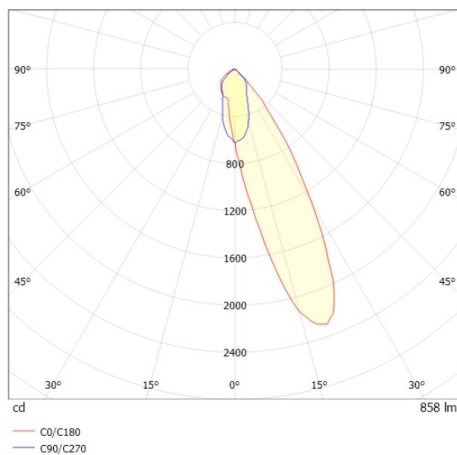

COZY

573-0200213005050

COZY WALLWASHER R RECESSED DOWNLIGHT made of aluminium, white, similar to RAL 9016, decor white, high-efficiently vacuum deposited synthetic reflector beam 24°, light output direct, UGR <25, without converter, dimmability: not dimmable, IP20

DRAWING

TECHNICAL DETAILS

Bulb type	LED 15W
Luminous flux [lm]	860
Colour temp. [K]	2700K
CRI	>90
UGR	<25
Optics	vacuum deposited synthetic reflector
Designer	Serge Cornelissen
Converter	without converter
Dimming	not dimmable
Light output	direct
Beam angle [°]	24°
Voltage [V]	24 VDC
Material	aluminium
Height [mm]	67
Diameter [mm]	120
Ceiling cutout [mm]	110
Ceiling thickness [mm]	1-25
Recess depth [mm]	97
IP protection class	IP20
Voltage class	protection cl. II
Shock resistance	IK06
Net weight [kg]	0,38
Colour lamp	white
RAL	9016
Colour decor	white
EAN-Number	9010506960686
Lifetime [h]	L80 B10 50 000
Energy efficiency cl.	E

LIGHT DISTRIBUTION CURVE

The values are rated values. Power and luminous flux are initially subject to a tolerance of +/- 10%. Colour temperature tolerance: +/- 150 K. The values apply to an ambient temperature of 25°C unless otherwise specified.