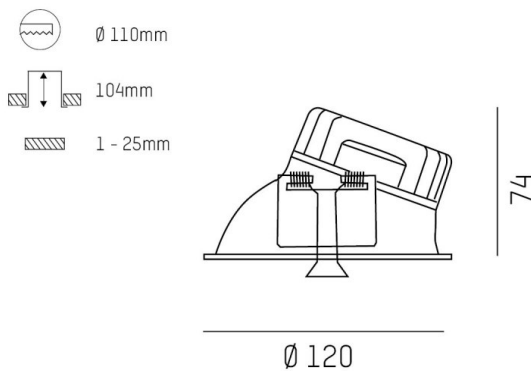

COZY

573-0200213005050

COZY WALLWASHER R RECESSED DOWNLIGHT made of aluminium, white, similar to RAL 9016, decor white, high-efficiently vacuum deposited synthetic reflector beam 24°, light output direct, UGR <25, without converter, dimmability: not dimmable, IP20

DRAWING

TECHNICAL DETAILS

Bulb type	LED 15W
Luminous flux [lm]	860
Colour temp. [K]	2700K
CRI	>90
UGR	<25
Optics	vacuum deposited synthetic reflector
Designer	Serge Cornelissen
Converter	without converter
Dimming	not dimmable
Light output	direct
Beam angle [°]	24°
Voltage [V]	24 VDC
Material	aluminium
Height [mm]	67
Diameter [mm]	120
Ceiling cutout [mm]	110
Ceiling thickness [mm]	1-25
Recess depth [mm]	97
IP protection class	IP20
Voltage class	protection cl. II
Shock resistance	IK06
Net weight [kg]	0,38
Colour lamp	white
RAL	9016
Colour decor	white
EAN-Number	9010506960686
Lifetime [h]	L80 B10 50 000
Energy efficiency cl.	E

LIGHT DISTRIBUTION CURVE

The values are rated values. Power and luminous flux are initially subject to a tolerance of +/- 10%. Colour temperature tolerance: +/- 150 K. The values apply to an ambient temperature of 25°C unless otherwise specified.