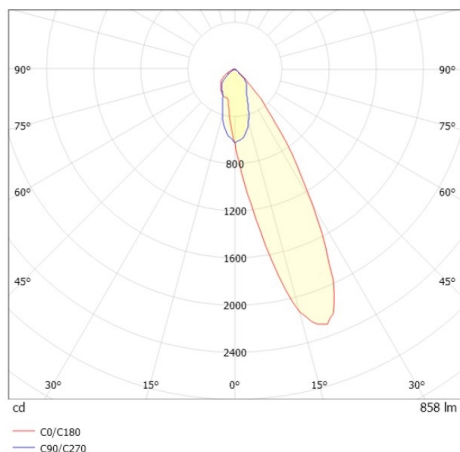

COZY

573-020021300505d

COZY WALLWASHER R RECESSED DOWNLIGHT made of aluminium, white, similar to RAL 9016, decor white, high-efficiently vacuum deposited synthetic reflector beam 24°, light output direct, UGR <25, without converter, dimmability: DALI, IP20

DRAWING

TECHNICAL DETAILS

Bulb type	LED 15W
Luminous flux [lm]	860
Colour temp. [K]	2700K
CRI	>90
UGR	<25
Optics	vacuum deposited synthetic reflector
Designer	Serge Cornelissen
Converter	without converter
Light output	direct
Beam angle [°]	24°
Voltage [V]	24 VDC
Material	aluminium
Height [mm]	67
Diameter [mm]	120
Ceiling cutout [mm]	110
Ceiling thickness [mm]	1-25
Recess depth [mm]	97
IP protection class	IP20
Voltage class	protection cl. II
Shock resistance	IK06
Net weight [kg]	0,41
Colour lamp	white
RAL	9016
Colour decor	white
EAN-Number	9010506960921
Lifetime [h]	L80 B10 50 000
Energy efficiency cl.	E

LIGHT DISTRIBUTION CURVE

The values are rated values. Power and luminous flux are initially subject to a tolerance of +/- 10%. Colour temperature tolerance: +/- 150 K. The values apply to an ambient temperature of 25°C unless otherwise specified.