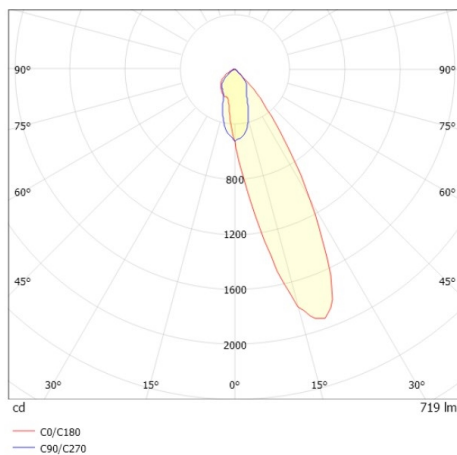

COZY

573-0200213006060

COZY WALLWASHER R RECESSED DOWNLIGHT made of aluminium, black, similar to RAL 9005, decor black, high-efficiently vacuum deposited synthetic reflector beam 24°, light output direct, UGR <22, without converter, dimmability: not dimmable, IP20

DRAWING

TECHNICAL DETAILS

Bulb type	LED 15W
Luminous flux [lm]	720
Colour temp. [K]	2700K
CRI	>90
UGR	<22
Optics	vacuum deposited synthetic reflector
Designer	Serge Cornelissen
Converter	without converter
Dimming	not dimmable
Light output	direct
Beam angle [°]	24°
Voltage [V]	24 VDC
Material	aluminium
Height [mm]	67
Diameter [mm]	120
Ceiling cutout [mm]	110
Ceiling thickness [mm]	1-25
Recess depth [mm]	97
IP protection class	IP20
Voltage class	protection cl. II
Shock resistance	IK06
Net weight [kg]	0,39
Colour lamp	black
RAL	9005
Colour decor	black
EAN-Number	9010506960693
Lifetime [h]	L80 B10 50 000
Energy efficiency cl.	E

LIGHT DISTRIBUTION CURVE

The values are rated values. Power and luminous flux are initially subject to a tolerance of +/- 10%. Colour temperature tolerance: +/- 150 K. The values apply to an ambient temperature of 25°C unless otherwise specified.