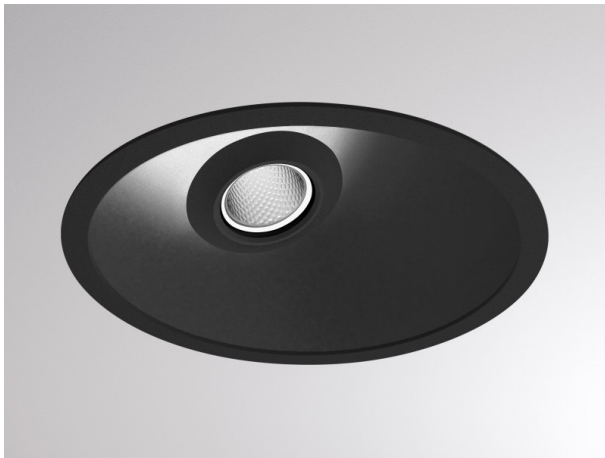

COZY

573-0200213006060

COZY WALLWASHER R RECESSED DOWNLIGHT made of aluminium, black, similar to RAL 9005, decor black, high-efficiently vacuum deposited synthetic reflector beam 24°, light output direct, UGR <22, without converter, dimmability: not dimmable, IP20

DRAWING

TECHNICAL DETAILS

Bulb type	LED 15W
Luminous flux [lm]	720
Colour temp. [K]	2700K
CRI	>90
UGR	<22
Optics	vacuum deposited synthetic reflector
Designer	Serge Cornelissen
Converter	without converter
Dimming	not dimmable
Light output	direct
Beam angle [°]	24°
Voltage [V]	24 VDC
Material	aluminium
Height [mm]	67
Diameter [mm]	120
Ceiling cutout [mm]	110
Ceiling thickness [mm]	1-25
Recess depth [mm]	97
IP protection class	IP20
Voltage class	protection cl. II
Shock resistance	IK06
Net weight [kg]	0,39
Colour lamp	black
RAL	9005
Colour decor	black
EAN-Number	9010506960693
Lifetime [h]	L80 B10 50 000
Energy efficiency cl.	E