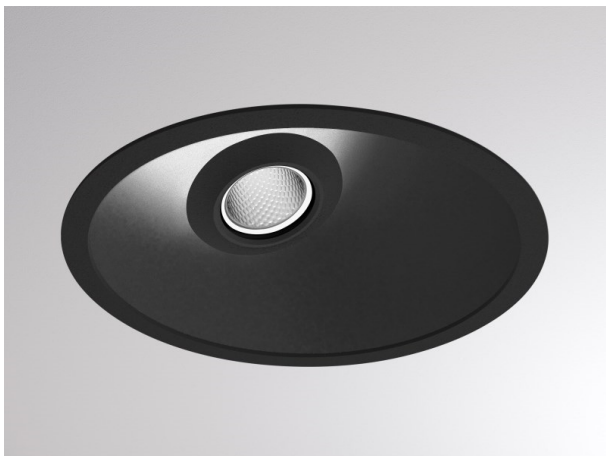

COZY

573-020021300606d

COZY WALLWASHER R RECESSED DOWNLIGHT made of aluminium, black, similar to RAL 9005, decor black, high-efficiently vacuum deposited synthetic reflector beam 24°, light output direct, UGR <22, without converter, dimmability: DALI, IP20

DRAWING

TECHNICAL DETAILS

Bulb type	LED 15W
Luminous flux [lm]	720
Colour temp. [K]	2700K
CRI	>90
UGR	<22
Optics	vacuum deposited synthetic reflector
Designer	Serge Cornelissen
Converter	without converter
Light output	direct
Beam angle [°]	24°
Voltage [V]	24 VDC
Material	aluminium
Height [mm]	67
Diameter [mm]	120
Ceiling cutout [mm]	110
Ceiling thickness [mm]	1-25
Recess depth [mm]	97
IP protection class	IP20
Voltage class	protection cl. II
Shock resistance	IK06
Net weight [kg]	0,43
Colour lamp	black
RAL	9005
Colour decor	black
EAN-Number	9010506960938
Lifetime [h]	L80 B10 50 000
Energy efficiency cl.	E