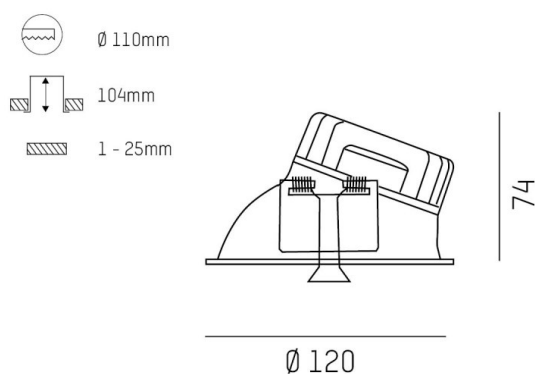

COZY

573-020021300606d

COZY WALLWASHER R RECESSED DOWNLIGHT made of aluminium, black, similar to RAL 9005, decor black, high-efficiently vacuum deposited synthetic reflector beam 24°, light output direct, UGR <22, without converter, dimmability: DALI, IP20

DRAWING

TECHNICAL DETAILS

Bulb type	LED 15W
Luminous flux [lm]	720
Colour temp. [K]	2700K
CRI	>90
UGR	<22
Optics	vacuum deposited synthetic reflector
Designer	Serge Cornelissen
Converter	without converter
Light output	direct
Beam angle [°]	24°
Voltage [V]	24 VDC
Material	aluminium
Height [mm]	67
Diameter [mm]	120
Ceiling cutout [mm]	110
Ceiling thickness [mm]	1-25
Recess depth [mm]	97
IP protection class	IP20
Voltage class	protection cl. II
Shock resistance	IK06
Net weight [kg]	0,43
Colour lamp	black
RAL	9005
Colour decor	black
EAN-Number	9010506960938
Lifetime [h]	L80 B10 50 000
Energy efficiency cl.	E

LIGHT DISTRIBUTION CURVE

The values are rated values. Power and luminous flux are initially subject to a tolerance of +/- 10%. Colour temperature tolerance: +/- 150 K. The values apply to an ambient temperature of 25°C unless otherwise specified.