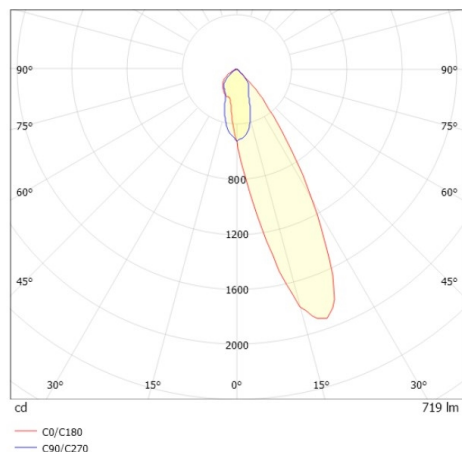

DRAWING

TECHNICAL DETAILS

Bulb type	LED 15W
Luminous flux [lm]	720
Colour temp. [K]	2700K
CRI	>90
UGR	<22
Optics	vacuum deposited synthetic reflector
Designer	Serge Cornelissen
Converter	without converter
Light output	direct
Beam angle [°]	24°
Voltage [V]	24 VDC
Material	aluminium
Height [mm]	67
Diameter [mm]	120
Ceiling cutout [mm]	110
Ceiling thickness [mm]	1-25
Recess depth [mm]	97
IP protection class	IP20
Voltage class	protection cl. II
Shock resistance	IK06
Net weight [kg]	0,43
Colour lamp	black
RAL	9005
Colour decor	black
EAN-Number	9010506960938
Lifetime [h]	L80 B10 50 000
Energy efficiency cl.	E

LIGHT DISTRIBUTION CURVE

The values are rated values. Power and luminous flux are initially subject to a tolerance of +/- 10%. Colour temperature tolerance: +/- 150 K. The values apply to an ambient temperature of 25°C unless otherwise specified.