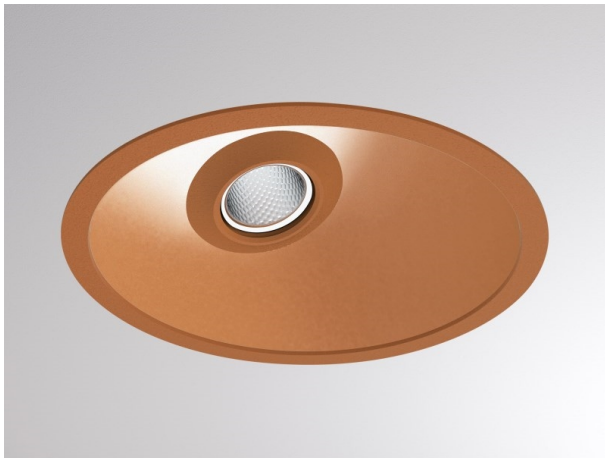

COZY

573-020021301b1b0

COZY WALLWASHER R RECESSED DOWNLIGHT made of aluminium, copper, similar to RAL 8004, decor copper, high-efficiently vacuum deposited synthetic reflector beam 24°, light output direct, UGR <22, without converter, dimmability: not dimmable, IP20

DRAWING

TECHNICAL DETAILS

Bulb type	LED 15W
Luminous flux [lm]	770
Colour temp. [K]	2700K
CRI	>90
UGR	<22
Optics	vacuum deposited synthetic reflector
Designer	Serge Cornelissen
Converter	without converter
Dimming	not dimmable
Light output	direct
Beam angle [°]	24°
Voltage [V]	24 VDC
Material	aluminium
Height [mm]	67
Diameter [mm]	120
Ceiling cutout [mm]	110
Ceiling thickness [mm]	1-25
Recess depth [mm]	97
IP protection class	IP20
Voltage class	protection cl. II
Shock resistance	IK06
Net weight [kg]	0,39
Colour lamp	copper
RAL	8004
Colour decor	copper
EAN-Number	9010506960716
Lifetime [h]	L80 B10 50 000
Energy efficiency cl.	E