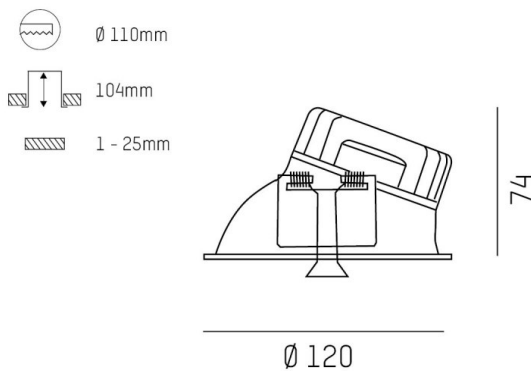

COZY

573-020021301b1b0

COZY WALLWASHER R RECESSED DOWNLIGHT made of aluminium, copper, similar to RAL 8004, decor copper, high-efficiently vacuum deposited synthetic reflector beam 24°, light output direct, UGR <22, without converter, dimmability: not dimmable, IP20

DRAWING

TECHNICAL DETAILS

Bulb type	LED 15W
Luminous flux [lm]	770
Colour temp. [K]	2700K
CRI	>90
UGR	<22
Optics	vacuum deposited synthetic reflector
Designer	Serge Cornelissen
Converter	without converter
Dimming	not dimmable
Light output	direct
Beam angle [°]	24°
Voltage [V]	24 VDC
Material	aluminium
Height [mm]	67
Diameter [mm]	120
Ceiling cutout [mm]	110
Ceiling thickness [mm]	1-25
Recess depth [mm]	97
IP protection class	IP20
Voltage class	protection cl. II
Shock resistance	IK06
Net weight [kg]	0,39
Colour lamp	copper
RAL	8004
Colour decor	copper
EAN-Number	9010506960716
Lifetime [h]	L80 B10 50 000
Energy efficiency cl.	E

LIGHT DISTRIBUTION CURVE

The values are rated values. Power and luminous flux are initially subject to a tolerance of +/- 10%. Colour temperature tolerance: +/- 150 K. The values apply to an ambient temperature of 25°C unless otherwise specified.