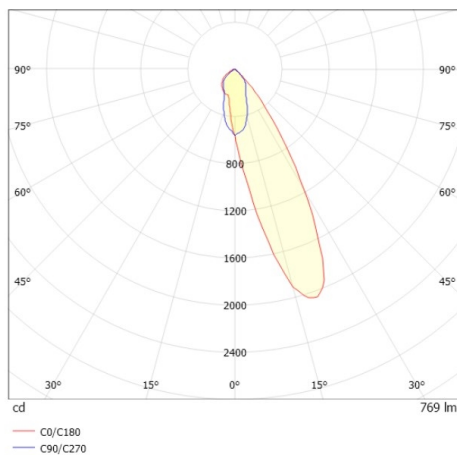

COZY

573-020021301b1b0

COZY WALLWASHER R RECESSED DOWNLIGHT made of aluminium, copper, similar to RAL 8004, decor copper, high-efficiently vacuum deposited synthetic reflector beam 24°, light output direct, UGR <22, without converter, dimmability: not dimmable, IP20

DRAWING

TECHNICAL DETAILS

Bulb type	LED 15W
Luminous flux [lm]	770
Colour temp. [K]	2700K
CRI	>90
UGR	<22
Optics	vacuum deposited synthetic reflector
Designer	Serge Cornelissen
Converter	without converter
Dimming	not dimmable
Light output	direct
Beam angle [°]	24°
Voltage [V]	24 VDC
Material	aluminium
Height [mm]	67
Diameter [mm]	120
Ceiling cutout [mm]	110
Ceiling thickness [mm]	1-25
Recess depth [mm]	97
IP protection class	IP20
Voltage class	protection cl. II
Shock resistance	IK06
Net weight [kg]	0,39
Colour lamp	copper
RAL	8004
Colour decor	copper
EAN-Number	9010506960716
Lifetime [h]	L80 B10 50 000
Energy efficiency cl.	E

LIGHT DISTRIBUTION CURVE

The values are rated values. Power and luminous flux are initially subject to a tolerance of +/- 10%. Colour temperature tolerance: +/- 150 K. The values apply to an ambient temperature of 25°C unless otherwise specified.