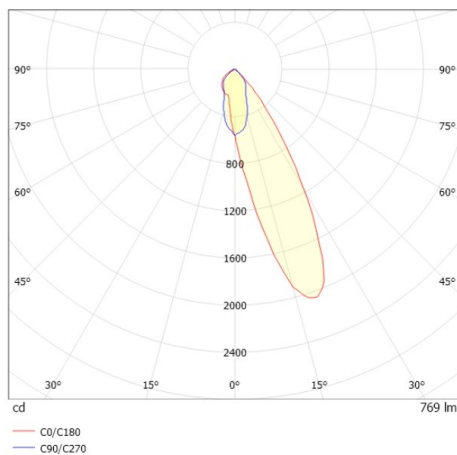

COZY

573-020021301b1bd

COZY WALLWASHER R RECESSED DOWNLIGHT made of aluminium, copper, similar to RAL 8004, decor copper, high-efficiently vacuum deposited synthetic reflector beam 24°, light output direct, UGR <22, without converter, dimmability: DALI, IP20

DRAWING

TECHNICAL DETAILS

Bulb type	LED 15W
Luminous flux [lm]	770
Colour temp. [K]	2700K
CRI	>90
UGR	<22
Optics	vacuum deposited synthetic reflector
Designer	Serge Cornelissen
Converter	without converter
Light output	direct
Beam angle [°]	24°
Voltage [V]	24 VDC
Material	aluminium
Height [mm]	67
Diameter [mm]	120
Ceiling cutout [mm]	110
Ceiling thickness [mm]	1-25
Recess depth [mm]	97
IP protection class	IP20
Voltage class	protection cl. II
Shock resistance	IK06
Net weight [kg]	0,42
Colour lamp	copper
RAL	8004
Colour decor	copper
EAN-Number	9010506960952
Lifetime [h]	L80 B10 50 000
Energy efficiency cl.	E

LIGHT DISTRIBUTION CURVE

The values are rated values. Power and luminous flux are initially subject to a tolerance of +/- 10%. Colour temperature tolerance: +/- 150 K. The values apply to an ambient temperature of 25°C unless otherwise specified.