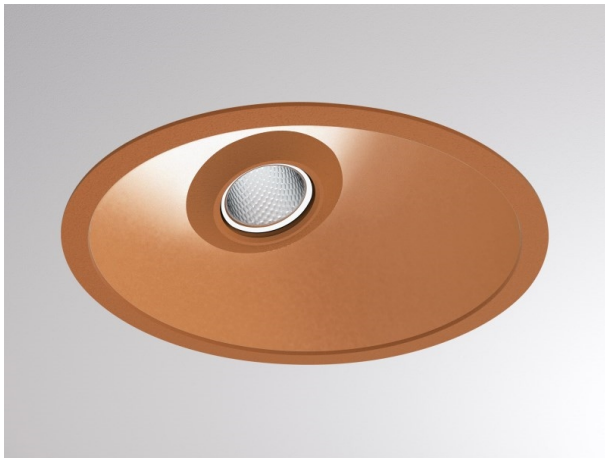

COZY

573-020021301b1bd

COZY WALLWASHER R RECESSED DOWNLIGHT made of aluminium, copper, similar to RAL 8004, decor copper, high-efficiently vacuum deposited synthetic reflector beam 24°, light output direct, UGR <22, without converter, dimmability: DALI, IP20

DRAWING

TECHNICAL DETAILS

Bulb type	LED 15W
Luminous flux [lm]	770
Colour temp. [K]	2700K
CRI	>90
UGR	<22
Optics	vacuum deposited synthetic reflector
Designer	Serge Cornelissen
Converter	without converter
Light output	direct
Beam angle [°]	24°
Voltage [V]	24 VDC
Material	aluminium
Height [mm]	67
Diameter [mm]	120
Ceiling cutout [mm]	110
Ceiling thickness [mm]	1-25
Recess depth [mm]	97
IP protection class	IP20
Voltage class	protection cl. II
Shock resistance	IK06
Net weight [kg]	0,42
Colour lamp	copper
RAL	8004
Colour decor	copper
EAN-Number	9010506960952
Lifetime [h]	L80 B10 50 000
Energy efficiency cl.	E