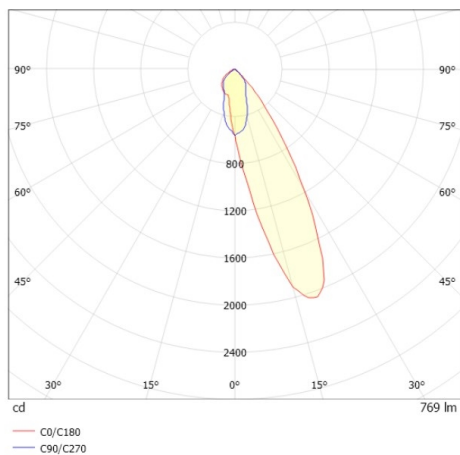

COZY

573-020021301d1d0

COZY WALLWASHER R RECESSED DOWNLIGHT made of aluminium, gold, similar to RAL 070 60 40, decor gold, high-efficiently vacuum deposited synthetic reflector beam 24°, light output direct, UGR <22, without converter, dimmability: not dimmable, IP20

DRAWING

TECHNICAL DETAILS

Bulb type	LED 15W
Luminous flux [lm]	770
Colour temp. [K]	2700K
CRI	>90
UGR	<22
Optics	vacuum deposited synthetic reflector
Designer	Serge Cornelissen
Converter	without converter
Dimming	not dimmable
Light output	direct
Beam angle [°]	24°
Voltage [V]	24 VDC
Material	aluminium
Height [mm]	67
Diameter [mm]	120
Ceiling cutout [mm]	110
Ceiling thickness [mm]	1-25
Recess depth [mm]	97
IP protection class	IP20
Voltage class	protection cl. II
Shock resistance	IK06
Net weight [kg]	0,39
Colour lamp	gold
RAL	070 60 40
Colour decor	gold
EAN-Number	9010506960709
Lifetime [h]	L80 B10 50 000
Energy efficiency cl.	E

LIGHT DISTRIBUTION CURVE

The values are rated values. Power and luminous flux are initially subject to a tolerance of +/- 10%. Colour temperature tolerance: +/- 150 K. The values apply to an ambient temperature of 25°C unless otherwise specified.