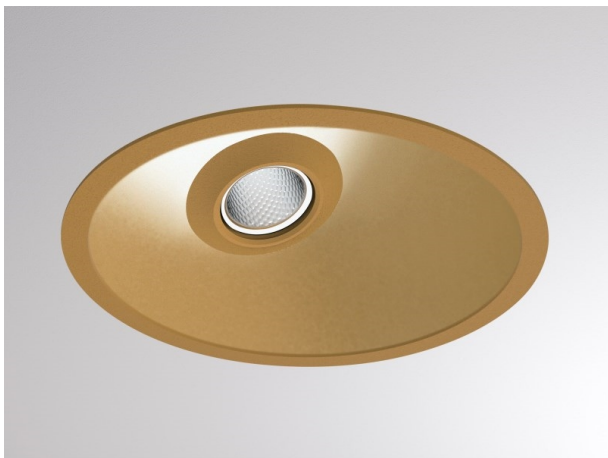

COZY

573-020021301d1d0

COZY WALLWASHER R RECESSED DOWNLIGHT made of aluminium, gold, similar to RAL 070 60 40, decor gold, high-efficiently vacuum deposited synthetic reflector beam 24°, light output direct, UGR <22, without converter, dimmability: not dimmable, IP20

DRAWING

TECHNICAL DETAILS

Bulb type	LED 15W
Luminous flux [lm]	770
Colour temp. [K]	2700K
CRI	>90
UGR	<22
Optics	vacuum deposited synthetic reflector
Designer	Serge Cornelissen
Converter	without converter
Dimming	not dimmable
Light output	direct
Beam angle [°]	24°
Voltage [V]	24 VDC
Material	aluminium
Height [mm]	67
Diameter [mm]	120
Ceiling cutout [mm]	110
Ceiling thickness [mm]	1-25
Recess depth [mm]	97
IP protection class	IP20
Voltage class	protection cl. II
Shock resistance	IK06
Net weight [kg]	0,39
Colour lamp	gold
RAL	070 60 40
Colour decor	gold
EAN-Number	9010506960709
Lifetime [h]	L80 B10 50 000
Energy efficiency cl.	E