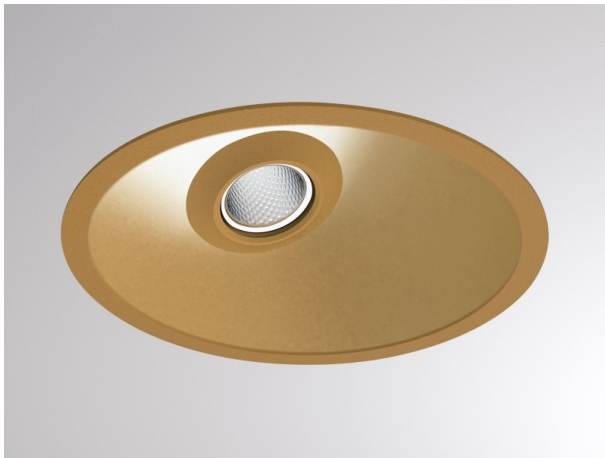

COZY

573-020021301d1dd

COZY WALLWASHER R RECESSED DOWNLIGHT made of aluminium, gold, similar to RAL 070 60 40, decor gold, high-efficiently vacuum deposited synthetic reflector beam 24°, light output direct, UGR <22, without converter, dimmability: DALI, IP20

DRAWING

TECHNICAL DETAILS

Bulb type	LED 15W
Luminous flux [lm]	770
Colour temp. [K]	2700K
CRI	>90
UGR	<22
Optics	vacuum deposited synthetic reflector
Designer	Serge Cornelissen
Converter	without converter
Light output	direct
Beam angle [°]	24°
Voltage [V]	24 VDC
Material	aluminium
Height [mm]	67
Diameter [mm]	120
Ceiling cutout [mm]	110
Ceiling thickness [mm]	1-25
Recess depth [mm]	97
IP protection class	IP20
Voltage class	protection cl. II
Shock resistance	IK06
Net weight [kg]	0,42
Colour lamp	gold
RAL	070 60 40
Colour decor	gold
EAN-Number	9010506960945
Lifetime [h]	L80 B10 50 000
Energy efficiency cl.	E