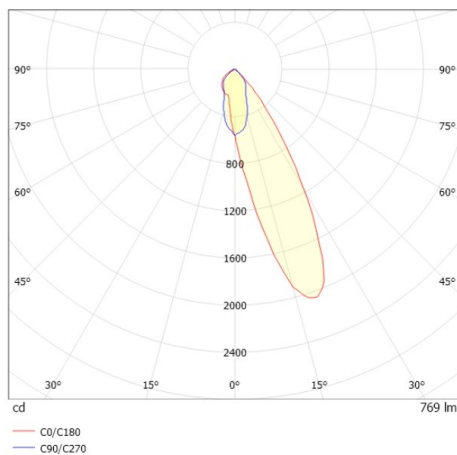

COZY

573-020021301d1dd

COZY WALLWASHER R RECESSED DOWNLIGHT made of aluminium, gold, similar to RAL 070 60 40, decor gold, high-efficiently vacuum deposited synthetic reflector beam 24°, light output direct, UGR <22, without converter, dimmability: DALI, IP20

DRAWING

TECHNICAL DETAILS

Bulb type	LED 15W
Luminous flux [lm]	770
Colour temp. [K]	2700K
CRI	>90
UGR	<22
Optics	vacuum deposited synthetic reflector
Designer	Serge Cornelissen
Converter	without converter
Light output	direct
Beam angle [°]	24°
Voltage [V]	24 VDC
Material	aluminium
Height [mm]	67
Diameter [mm]	120
Ceiling cutout [mm]	110
Ceiling thickness [mm]	1-25
Recess depth [mm]	97
IP protection class	IP20
Voltage class	protection cl. II
Shock resistance	IK06
Net weight [kg]	0,42
Colour lamp	gold
RAL	070 60 40
Colour decor	gold
EAN-Number	9010506960945
Lifetime [h]	L80 B10 50 000
Energy efficiency cl.	E

LIGHT DISTRIBUTION CURVE

The values are rated values. Power and luminous flux are initially subject to a tolerance of +/- 10%. Colour temperature tolerance: +/- 150 K. The values apply to an ambient temperature of 25°C unless otherwise specified.