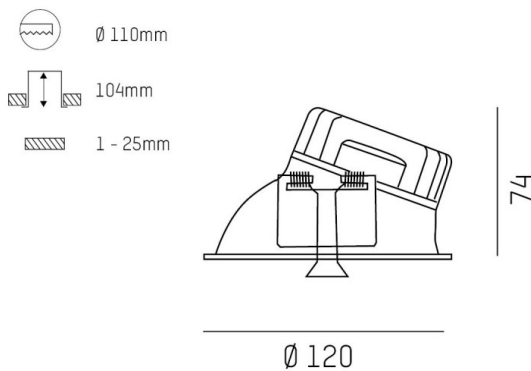

COZY

573-0200214005050

COZY WALLWASHER R RECESSED DOWNLIGHT made of aluminium, white, similar to RAL 9016, decor white, high-efficiently vacuum deposited synthetic reflector beam 24°, light output direct, UGR <25, without converter, dimmability: not dimmable, IP20

DRAWING

TECHNICAL DETAILS

Bulb type	LED 15W
Luminous flux [lm]	1020
Colour temp. [K]	4000K
CRI	>90
UGR	<25
Optics	vacuum deposited synthetic reflector
Designer	Serge Cornelissen
Converter	without converter
Dimming	not dimmable
Light output	direct
Beam angle [°]	24°
Voltage [V]	24 VDC
Material	aluminium
Height [mm]	67
Diameter [mm]	120
Ceiling cutout [mm]	110
Ceiling thickness [mm]	1-25
Recess depth [mm]	97
IP protection class	IP20
Voltage class	protection cl. II
Shock resistance	IK06
Net weight [kg]	0,38
Colour lamp	white
RAL	9016
Colour decor	white
EAN-Number	9010506960723
Lifetime [h]	L80 B10 50 000
Energy efficiency cl.	E

LIGHT DISTRIBUTION CURVE

The values are rated values. Power and luminous flux are initially subject to a tolerance of +/- 10%. Colour temperature tolerance: +/- 150 K. The values apply to an ambient temperature of 25°C unless otherwise specified.