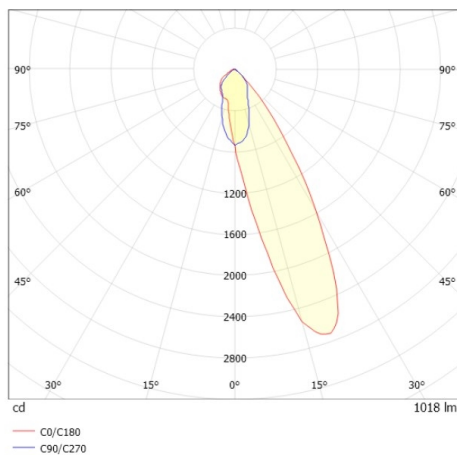

COZY

573-0200214005050

COZY WALLWASHER R RECESSED DOWNLIGHT made of aluminium, white, similar to RAL 9016, decor white, high-efficiently vacuum deposited synthetic reflector beam 24°, light output direct, UGR <25, without converter, dimmability: not dimmable, IP20

DRAWING

TECHNICAL DETAILS

Bulb type	LED 15W
Luminous flux [lm]	1020
Colour temp. [K]	4000K
CRI	>90
UGR	<25
Optics	vacuum deposited synthetic reflector
Designer	Serge Cornelissen
Converter	without converter
Dimming	not dimmable
Light output	direct
Beam angle [°]	24°
Voltage [V]	24 VDC
Material	aluminium
Height [mm]	67
Diameter [mm]	120
Ceiling cutout [mm]	110
Ceiling thickness [mm]	1-25
Recess depth [mm]	97
IP protection class	IP20
Voltage class	protection cl. II
Shock resistance	IK06
Net weight [kg]	0,38
Colour lamp	white
RAL	9016
Colour decor	white
EAN-Number	9010506960723
Lifetime [h]	L80 B10 50 000
Energy efficiency cl.	E

LIGHT DISTRIBUTION CURVE

The values are rated values. Power and luminous flux are initially subject to a tolerance of +/- 10%. Colour temperature tolerance: +/- 150 K. The values apply to an ambient temperature of 25°C unless otherwise specified.