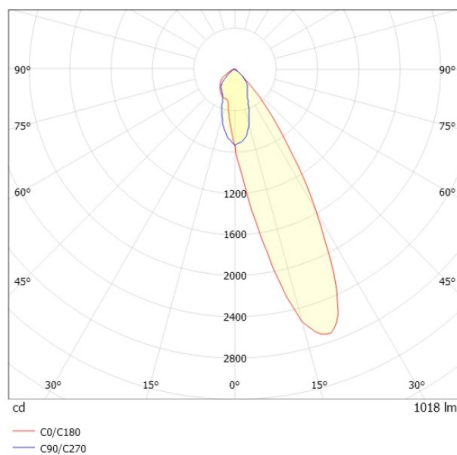

COZY

573-020021400505d

COZY WALLWASHER R RECESSED DOWNLIGHT made of aluminium, white, similar to RAL 9016, decor white, high-efficiently vacuum deposited synthetic reflector beam 24°, light output direct, UGR <25, without converter, dimmability: DALI, IP20

DRAWING

TECHNICAL DETAILS

Bulb type	LED 15W
Luminous flux [lm]	1020
Colour temp. [K]	4000K
CRI	>90
UGR	<25
Optics	vacuum deposited synthetic reflector
Designer	Serge Cornelissen
Converter	without converter
Light output	direct
Beam angle [°]	24°
Voltage [V]	24 VDC
Material	aluminium
Height [mm]	67
Diameter [mm]	120
Ceiling cutout [mm]	110
Ceiling thickness [mm]	1-25
Recess depth [mm]	97
IP protection class	IP20
Voltage class	protection cl. II
Shock resistance	IK06
Net weight [kg]	0,41
Colour lamp	white
RAL	9016
Colour decor	white
EAN-Number	9010506960969
Lifetime [h]	L80 B10 50 000
Energy efficiency cl.	E

LIGHT DISTRIBUTION CURVE

The values are rated values. Power and luminous flux are initially subject to a tolerance of +/- 10%. Colour temperature tolerance: +/- 150 K. The values apply to an ambient temperature of 25°C unless otherwise specified.