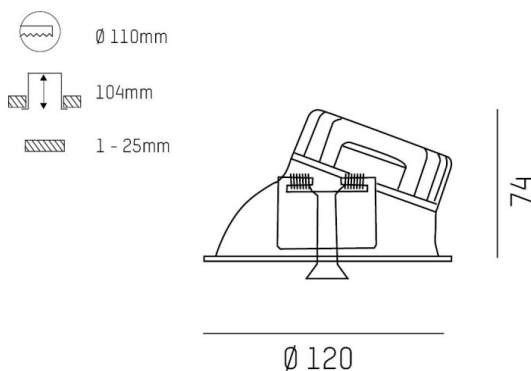

COZY

573-0200214006060

COZY WALLWASHER R RECESSED DOWNLIGHT made of aluminium, black, similar to RAL 9005, decor black, high-efficiently vacuum deposited synthetic reflector beam 24°, light output direct, UGR <22, without converter, dimmability: not dimmable, IP20

DRAWING

TECHNICAL DETAILS

Bulb type	LED 15W
Luminous flux [lm]	860
Colour temp. [K]	4000K
CRI	>90
UGR	<22
Optics	vacuum deposited synthetic reflector
Designer	Serge Cornelissen
Converter	without converter
Dimming	not dimmable
Light output	direct
Beam angle [°]	24°
Voltage [V]	24 VDC
Material	aluminium
Height [mm]	67
Diameter [mm]	120
Ceiling cutout [mm]	110
Ceiling thickness [mm]	1-25
Recess depth [mm]	97
IP protection class	IP20
Voltage class	protection cl. II
Shock resistance	IK06
Net weight [kg]	0,39
Colour lamp	black
RAL	9005
Colour decor	black
EAN-Number	9010506960730
Lifetime [h]	L80 B10 50 000
Energy efficiency cl.	E

LIGHT DISTRIBUTION CURVE

The values are rated values. Power and luminous flux are initially subject to a tolerance of +/- 10%. Colour temperature tolerance: +/- 150 K. The values apply to an ambient temperature of 25°C unless otherwise specified.