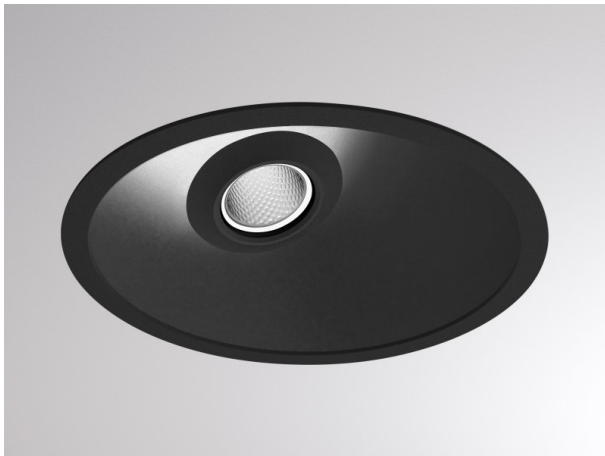

COZY

573-0200214006060

COZY WALLWASHER R RECESSED DOWNLIGHT made of aluminium, black, similar to RAL 9005, decor black, high-efficiently vacuum deposited synthetic reflector beam 24°, light output direct, UGR <22, without converter, dimmability: not dimmable, IP20

DRAWING

TECHNICAL DETAILS

Bulb type	LED 15W
Luminous flux [lm]	860
Colour temp. [K]	4000K
CRI	>90
UGR	<22
Optics	vacuum deposited synthetic reflector
Designer	Serge Cornelissen
Converter	without converter
Dimming	not dimmable
Light output	direct
Beam angle [°]	24°
Voltage [V]	24 VDC
Material	aluminium
Height [mm]	67
Diameter [mm]	120
Ceiling cutout [mm]	110
Ceiling thickness [mm]	1-25
Recess depth [mm]	97
IP protection class	IP20
Voltage class	protection cl. II
Shock resistance	IK06
Net weight [kg]	0,39
Colour lamp	black
RAL	9005
Colour decor	black
EAN-Number	9010506960730
Lifetime [h]	L80 B10 50 000
Energy efficiency cl.	E