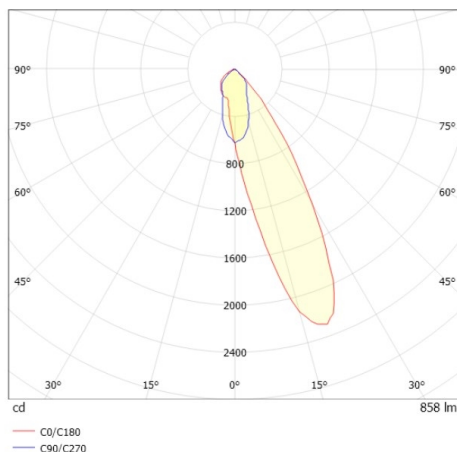

COZY

573-0200214006060

COZY WALLWASHER R RECESSED DOWNLIGHT made of aluminium, black, similar to RAL 9005, decor black, high-efficiently vacuum deposited synthetic reflector beam 24°, light output direct, UGR <22, without converter, dimmability: not dimmable, IP20

DRAWING

TECHNICAL DETAILS

Bulb type	LED 15W
Luminous flux [lm]	860
Colour temp. [K]	4000K
CRI	>90
UGR	<22
Optics	vacuum deposited synthetic reflector
Designer	Serge Cornelissen
Converter	without converter
Dimming	not dimmable
Light output	direct
Beam angle [°]	24°
Voltage [V]	24 VDC
Material	aluminium
Height [mm]	67
Diameter [mm]	120
Ceiling cutout [mm]	110
Ceiling thickness [mm]	1-25
Recess depth [mm]	97
IP protection class	IP20
Voltage class	protection cl. II
Shock resistance	IK06
Net weight [kg]	0,39
Colour lamp	black
RAL	9005
Colour decor	black
EAN-Number	9010506960730
Lifetime [h]	L80 B10 50 000
Energy efficiency cl.	E

LIGHT DISTRIBUTION CURVE

The values are rated values. Power and luminous flux are initially subject to a tolerance of +/- 10%. Colour temperature tolerance: +/- 150 K. The values apply to an ambient temperature of 25°C unless otherwise specified.