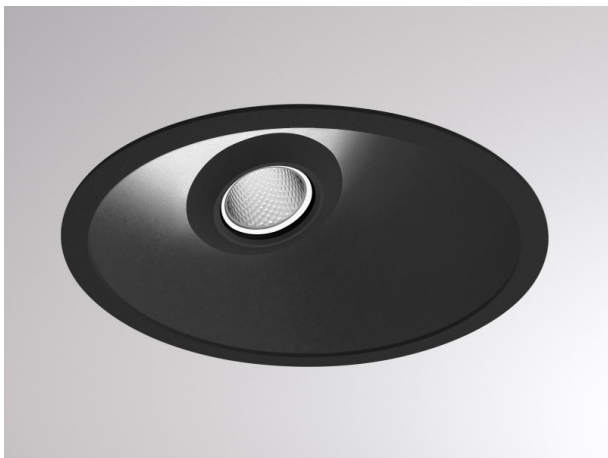

COZY

573-020021400606d

COZY WALLWASHER R RECESSED DOWNLIGHT made of aluminium, black, similar to RAL 9005, decor black, high-efficiently vacuum deposited synthetic reflector beam 24°, light output direct, UGR <22, without converter, dimmability: DALI, IP20

DRAWING

TECHNICAL DETAILS

Bulb type	LED 15W
Luminous flux [lm]	860
Colour temp. [K]	4000K
CRI	>90
UGR	<22
Optics	vacuum deposited synthetic reflector
Designer	Serge Cornelissen
Converter	without converter
Light output	direct
Beam angle [°]	24°
Voltage [V]	24 VDC
Material	aluminium
Height [mm]	67
Diameter [mm]	120
Ceiling cutout [mm]	110
Ceiling thickness [mm]	1-25
Recess depth [mm]	97
IP protection class	IP20
Voltage class	protection cl. II
Shock resistance	IK06
Net weight [kg]	0,43
Colour lamp	black
RAL	9005
Colour decor	black
EAN-Number	9010506960976
Lifetime [h]	L80 B10 50 000
Energy efficiency cl.	E