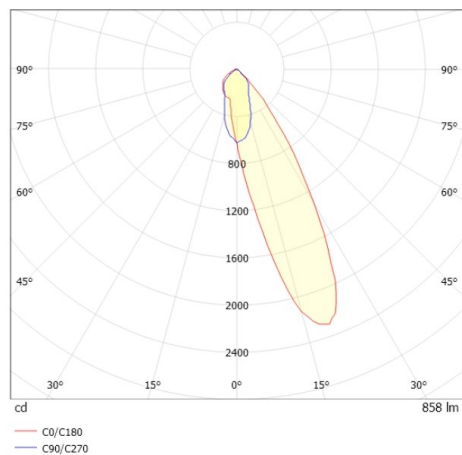

COZY

573-020021400606d

COZY WALLWASHER R RECESSED DOWNLIGHT made of aluminium, black, similar to RAL 9005, decor black, high-efficiently vacuum deposited synthetic reflector beam 24°, light output direct, UGR <22, without converter, dimmability: DALI, IP20

DRAWING

TECHNICAL DETAILS

Bulb type	LED 15W
Luminous flux [lm]	860
Colour temp. [K]	4000K
CRI	>90
UGR	<22
Optics	vacuum deposited synthetic reflector
Designer	Serge Cornelissen
Converter	without converter
Light output	direct
Beam angle [°]	24°
Voltage [V]	24 VDC
Material	aluminium
Height [mm]	67
Diameter [mm]	120
Ceiling cutout [mm]	110
Ceiling thickness [mm]	1-25
Recess depth [mm]	97
IP protection class	IP20
Voltage class	protection cl. II
Shock resistance	IK06
Net weight [kg]	0,43
Colour lamp	black
RAL	9005
Colour decor	black
EAN-Number	9010506960976
Lifetime [h]	L80 B10 50 000
Energy efficiency cl.	E

LIGHT DISTRIBUTION CURVE

The values are rated values. Power and luminous flux are initially subject to a tolerance of +/- 10%. Colour temperature tolerance: +/- 150 K. The values apply to an ambient temperature of 25°C unless otherwise specified.