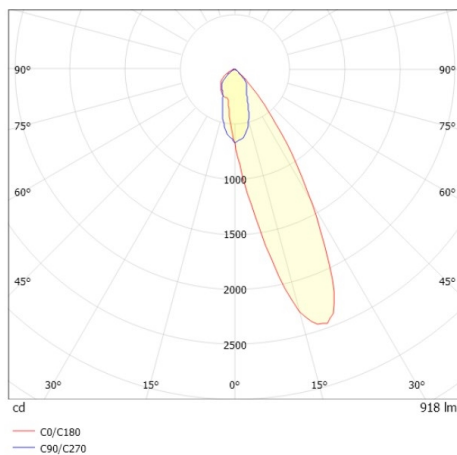

COZY

573-020021401b1b0

COZY WALLWASHER R RECESSED DOWNLIGHT made of aluminium, copper, similar to RAL 8004, decor copper, high-efficiently vacuum deposited synthetic reflector beam 24°, light output direct, UGR <22, without converter, dimmability: not dimmable, IP20

DRAWING

TECHNICAL DETAILS

Bulb type	LED 15W
Luminous flux [lm]	920
Colour temp. [K]	4000K
CRI	>90
UGR	<22
Optics	vacuum deposited synthetic reflector
Designer	Serge Cornelissen
Converter	without converter
Dimming	not dimmable
Light output	direct
Beam angle [°]	24°
Voltage [V]	24 VDC
Material	aluminium
Height [mm]	67
Diameter [mm]	120
Ceiling cutout [mm]	110
Ceiling thickness [mm]	1-25
Recess depth [mm]	97
IP protection class	IP20
Voltage class	protection cl. II
Shock resistance	IK06
Net weight [kg]	0,39
Colour lamp	copper
RAL	8004
Colour decor	copper
EAN-Number	9010506960754
Lifetime [h]	L80 B10 50 000
Energy efficiency cl.	E

LIGHT DISTRIBUTION CURVE

The values are rated values. Power and luminous flux are initially subject to a tolerance of +/- 10%. Colour temperature tolerance: +/- 150 K. The values apply to an ambient temperature of 25°C unless otherwise specified.