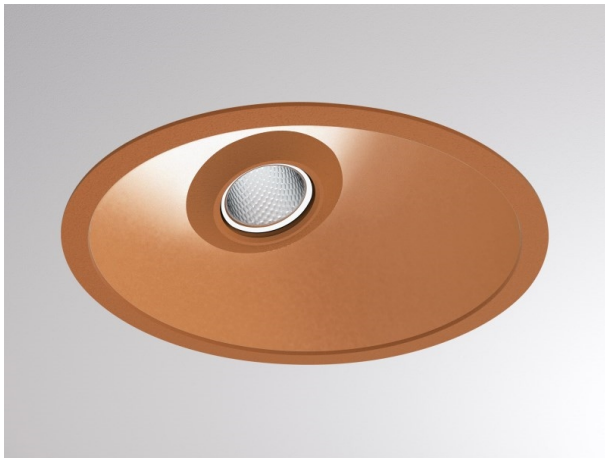

COZY

573-020021401b1b0

COZY WALLWASHER R RECESSED DOWNLIGHT made of aluminium, copper, similar to RAL 8004, decor copper, high-efficiently vacuum deposited synthetic reflector beam 24°, light output direct, UGR <22, without converter, dimmability: not dimmable, IP20

DRAWING

TECHNICAL DETAILS

Bulb type	LED 15W
Luminous flux [lm]	920
Colour temp. [K]	4000K
CRI	>90
UGR	<22
Optics	vacuum deposited synthetic reflector
Designer	Serge Cornelissen
Converter	without converter
Dimming	not dimmable
Light output	direct
Beam angle [°]	24°
Voltage [V]	24 VDC
Material	aluminium
Height [mm]	67
Diameter [mm]	120
Ceiling cutout [mm]	110
Ceiling thickness [mm]	1-25
Recess depth [mm]	97
IP protection class	IP20
Voltage class	protection cl. II
Shock resistance	IK06
Net weight [kg]	0,39
Colour lamp	copper
RAL	8004
Colour decor	copper
EAN-Number	9010506960754
Lifetime [h]	L80 B10 50 000
Energy efficiency cl.	E