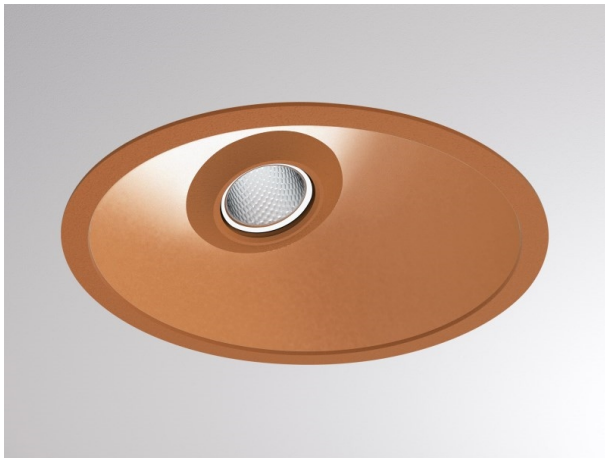

COZY

573-020021401b1bd

COZY WALLWASHER R RECESSED DOWNLIGHT made of aluminium, copper, similar to RAL 8004, decor copper,high-efficiently vacuum deposited synthetic reflector beam 24°, light output direct, UGR <22, without converter, dimmability: DALI, IP20

DRAWING

TECHNICAL DETAILS

Bulb type	LED 15W
Luminous flux [lm]	920
Colour temp. [K]	4000K
CRI	>90
UGR	<22
Optics	vacuum deposited synthetic reflector
Designer	Serge Cornelissen
Converter	without converter
Light output	direct
Beam angle [°]	24°
Voltage [V]	24 VDC
Material	aluminium
Height [mm]	67
Diameter [mm]	120
Ceiling cutout [mm]	110
Ceiling thickness [mm]	1-25
Recess depth [mm]	97
IP protection class	IP20
Voltage class	protection cl. II
Shock resistance	IK06
Net weight [kg]	0,42
Colour lamp	copper
RAL	8004
Colour decor	copper
EAN-Number	9010506960990
Lifetime [h]	L80 B10 50 000
Energy efficiency cl.	E