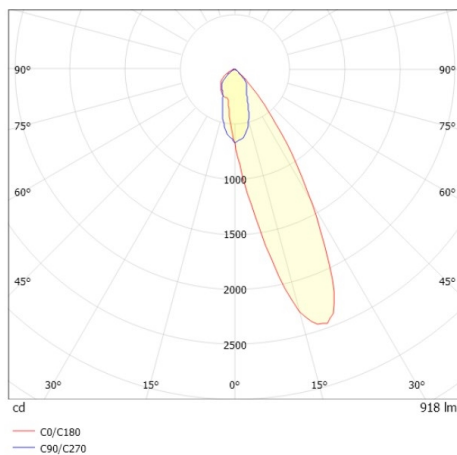

COZY

573-020021401b1bd

COZY WALLWASHER R RECESSED DOWNLIGHT made of aluminium, copper, similar to RAL 8004, decor copper,high-efficiently vacuum deposited synthetic reflector beam 24°, light output direct, UGR <22, without converter, dimmability: DALI, IP20

DRAWING

TECHNICAL DETAILS

Bulb type	LED 15W
Luminous flux [lm]	920
Colour temp. [K]	4000K
CRI	>90
UGR	<22
Optics	vacuum deposited synthetic reflector
Designer	Serge Cornelissen
Converter	without converter
Light output	direct
Beam angle [°]	24°
Voltage [V]	24 VDC
Material	aluminium
Height [mm]	67
Diameter [mm]	120
Ceiling cutout [mm]	110
Ceiling thickness [mm]	1-25
Recess depth [mm]	97
IP protection class	IP20
Voltage class	protection cl. II
Shock resistance	IK06
Net weight [kg]	0,42
Colour lamp	copper
RAL	8004
Colour decor	copper
EAN-Number	9010506960990
Lifetime [h]	L80 B10 50 000
Energy efficiency cl.	E

LIGHT DISTRIBUTION CURVE

The values are rated values. Power and luminous flux are initially subject to a tolerance of +/- 10%. Colour temperature tolerance: +/- 150 K. The values apply to an ambient temperature of 25°C unless otherwise specified.