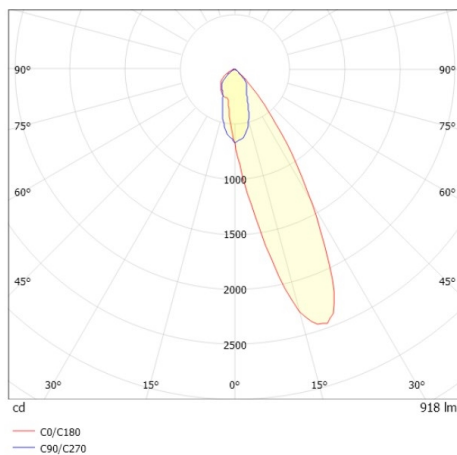

COZY

573-020021401d1d0

COZY WALLWASHER R RECESSED DOWNLIGHT made of aluminium, gold, similar to RAL 070 60 40, decor gold, high-efficiently vacuum deposited synthetic reflector beam 24°, light output direct, UGR <22, without converter, dimmability: not dimmable, IP20

DRAWING

TECHNICAL DETAILS

Bulb type	LED 15W
Luminous flux [lm]	920
Colour temp. [K]	4000K
CRI	>90
UGR	<22
Optics	vacuum deposited synthetic reflector
Designer	Serge Cornelissen
Converter	without converter
Dimming	not dimmable
Light output	direct
Beam angle [°]	24°
Voltage [V]	24 VDC
Material	aluminium
Height [mm]	67
Diameter [mm]	120
Ceiling cutout [mm]	110
Ceiling thickness [mm]	1-25
Recess depth [mm]	97
IP protection class	IP20
Voltage class	protection cl. II
Shock resistance	IK06
Net weight [kg]	0,39
Colour lamp	gold
RAL	070 60 40
Colour decor	gold
EAN-Number	9010506960747
Lifetime [h]	L80 B10 50 000
Energy efficiency cl.	E

LIGHT DISTRIBUTION CURVE

The values are rated values. Power and luminous flux are initially subject to a tolerance of +/- 10%. Colour temperature tolerance: +/- 150 K. The values apply to an ambient temperature of 25°C unless otherwise specified.