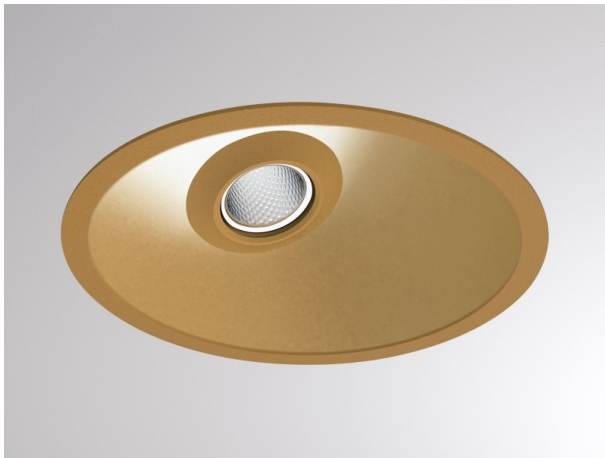

COZY

573-020021401d1d0

COZY WALLWASHER R RECESSED DOWNLIGHT made of aluminium, gold, similar to RAL 070 60 40, decor gold, high-efficiently vacuum deposited synthetic reflector beam 24°, light output direct, UGR <22, without converter, dimmability: not dimmable, IP20

DRAWING

TECHNICAL DETAILS

Bulb type	LED 15W
Luminous flux [lm]	920
Colour temp. [K]	4000K
CRI	>90
UGR	<22
Optics	vacuum deposited synthetic reflector
Designer	Serge Cornelissen
Converter	without converter
Dimming	not dimmable
Light output	direct
Beam angle [°]	24°
Voltage [V]	24 VDC
Material	aluminium
Height [mm]	67
Diameter [mm]	120
Ceiling cutout [mm]	110
Ceiling thickness [mm]	1-25
Recess depth [mm]	97
IP protection class	IP20
Voltage class	protection cl. II
Shock resistance	IK06
Net weight [kg]	0,39
Colour lamp	gold
RAL	070 60 40
Colour decor	gold
EAN-Number	9010506960747
Lifetime [h]	L80 B10 50 000
Energy efficiency cl.	E