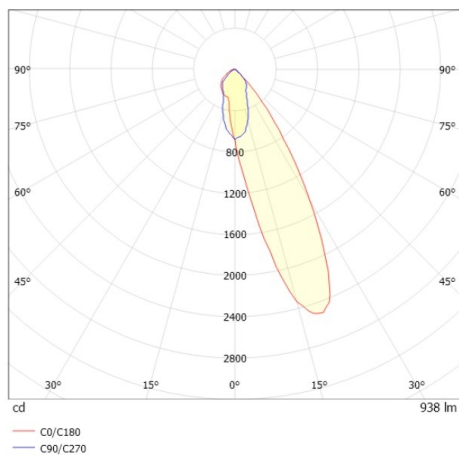

COZY

573-0200219005050

COZY WALLWASHER R RECESSED DOWNLIGHT made of aluminium, white, similar to RAL 9016, decor white, high-efficiently vacuum deposited synthetic reflector beam 24°, light output direct, UGR <25, without converter, dimmability: not dimmable, IP20

DRAWING

TECHNICAL DETAILS

| | |
|------------------------|--------------------------------------|
| Bulb type | LED 15W |
| Luminous flux [lm] | 940 |
| Colour temp. [K] | 3000K |
| CRI | >90 |
| UGR | <25 |
| Optics | vacuum deposited synthetic reflector |
| Designer | Serge Cornelissen |
| Converter | without converter |
| Dimming | not dimmable |
| Light output | direct |
| Beam angle [°] | 24° |
| Voltage [V] | 24 VDC |
| Material | aluminium |
| Height [mm] | 67 |
| Diameter [mm] | 120 |
| Ceiling cutout [mm] | 110 |
| Ceiling thickness [mm] | 1-25 |
| Recess depth [mm] | 97 |
| IP protection class | IP20 |
| Voltage class | protection cl. II |
| Shock resistance | IK06 |
| Net weight [kg] | 0,38 |
| Colour lamp | white |
| RAL | 9016 |
| Colour decor | white |
| EAN-Number | 9010506960648 |
| Lifetime [h] | L80 B10 50 000 |
| Energy efficiency cl. | E |

LIGHT DISTRIBUTION CURVE

The values are rated values. Power and luminous flux are initially subject to a tolerance of +/- 10%. Colour temperature tolerance: +/- 150 K. The values apply to an ambient temperature of 25°C unless otherwise specified.