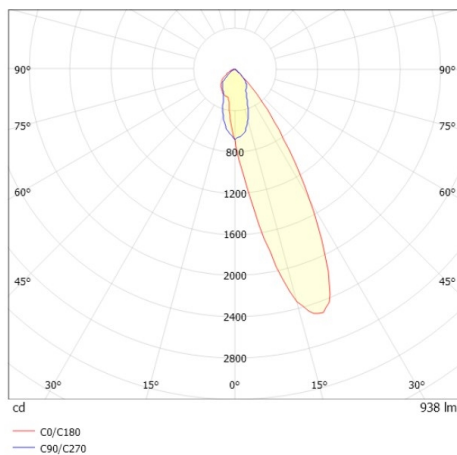

COZY

573-020021900505d

COZY WALLWASHER R RECESSED DOWNLIGHT made of aluminium, white, similar to RAL 9016, decor white, high-efficiently vacuum deposited synthetic reflector beam 24°, light output direct, UGR <25, without converter, dimmability: DALI, IP20

DRAWING

TECHNICAL DETAILS

Bulb type	LED 15W
Luminous flux [lm]	940
Colour temp. [K]	3000K
CRI	>90
UGR	<25
Optics	vacuum deposited synthetic reflector
Designer	Serge Cornelissen
Converter	without converter
Light output	direct
Beam angle [°]	24°
Voltage [V]	24 VDC
Material	aluminium
Height [mm]	67
Diameter [mm]	120
Ceiling cutout [mm]	110
Ceiling thickness [mm]	1-25
Recess depth [mm]	97
IP protection class	IP20
Voltage class	protection cl. II
Shock resistance	IK06
Net weight [kg]	0,41
Colour lamp	white
RAL	9016
Colour decor	white
EAN-Number	9010506960884
Lifetime [h]	L80 B10 50 000
Energy efficiency cl.	E

LIGHT DISTRIBUTION CURVE

The values are rated values. Power and luminous flux are initially subject to a tolerance of +/- 10%. Colour temperature tolerance: +/- 150 K. The values apply to an ambient temperature of 25°C unless otherwise specified.