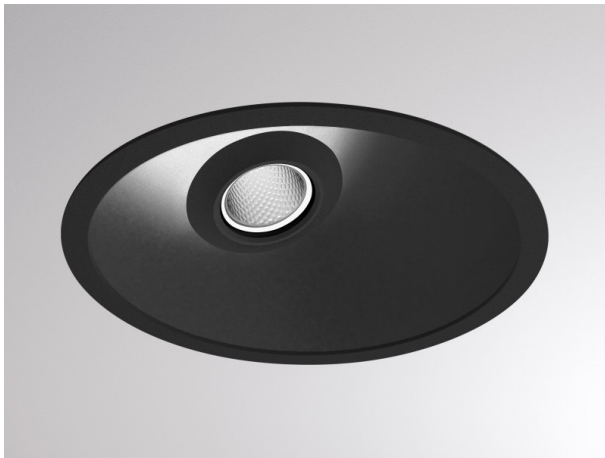

COZY

573-0200219006060

COZY WALLWASHER R RECESSED DOWNLIGHT made of aluminium, black, similar to RAL 9005, decor black, high-efficiently vacuum deposited synthetic reflector beam 24°, light output direct, UGR <22, without converter, dimmability: not dimmable, IP20

DRAWING

TECHNICAL DETAILS

Bulb type	LED 15W
Luminous flux [lm]	780
Colour temp. [K]	3000K
CRI	>90
UGR	<22
Optics	vacuum deposited synthetic reflector
Designer	Serge Cornelissen
Converter	without converter
Dimming	not dimmable
Light output	direct
Beam angle [°]	24°
Voltage [V]	24 VDC
Material	aluminium
Height [mm]	67
Diameter [mm]	120
Ceiling cutout [mm]	110
Ceiling thickness [mm]	1-25
Recess depth [mm]	97
IP protection class	IP20
Voltage class	protection cl. II
Shock resistance	IK06
Net weight [kg]	0,39
Colour lamp	black
RAL	9005
Colour decor	black
EAN-Number	9010506960655
Lifetime [h]	L80 B10 50 000
Energy efficiency cl.	E