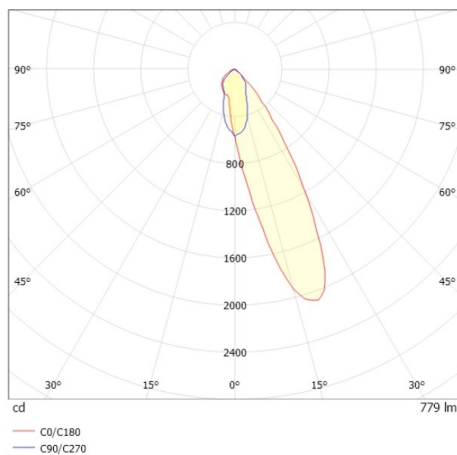

COZY

573-0200219006060

COZY WALLWASHER R RECESSED DOWNLIGHT made of aluminium, black, similar to RAL 9005, decor black, high-efficiently vacuum deposited synthetic reflector beam 24°, light output direct, UGR <22, without converter, dimmability: not dimmable, IP20

DRAWING

TECHNICAL DETAILS

Bulb type	LED 15W
Luminous flux [lm]	780
Colour temp. [K]	3000K
CRI	>90
UGR	<22
Optics	vacuum deposited synthetic reflector
Designer	Serge Cornelissen
Converter	without converter
Dimming	not dimmable
Light output	direct
Beam angle [°]	24°
Voltage [V]	24 VDC
Material	aluminium
Height [mm]	67
Diameter [mm]	120
Ceiling cutout [mm]	110
Ceiling thickness [mm]	1-25
Recess depth [mm]	97
IP protection class	IP20
Voltage class	protection cl. II
Shock resistance	IK06
Net weight [kg]	0,39
Colour lamp	black
RAL	9005
Colour decor	black
EAN-Number	9010506960655
Lifetime [h]	L80 B10 50 000
Energy efficiency cl.	E

LIGHT DISTRIBUTION CURVE

The values are rated values. Power and luminous flux are initially subject to a tolerance of +/- 10%. Colour temperature tolerance: +/- 150 K. The values apply to an ambient temperature of 25°C unless otherwise specified.