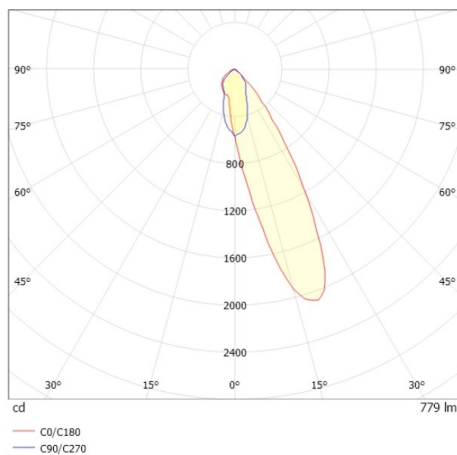

COZY

573-020021900606d

COZY WALLWASHER R RECESSED DOWNLIGHT made of aluminium, black, similar to RAL 9005, decor black, high-efficiently vacuum deposited synthetic reflector beam 24°, light output direct, UGR <22, without converter, dimmability: DALI, IP20

DRAWING

TECHNICAL DETAILS

Bulb type	LED 15W
Luminous flux [lm]	780
Colour temp. [K]	3000K
CRI	>90
UGR	<22
Optics	vacuum deposited synthetic reflector
Designer	Serge Cornelissen
Converter	without converter
Light output	direct
Beam angle [°]	24°
Voltage [V]	24 VDC
Material	aluminium
Height [mm]	67
Diameter [mm]	120
Ceiling cutout [mm]	110
Ceiling thickness [mm]	1-25
Recess depth [mm]	97
IP protection class	IP20
Voltage class	protection cl. II
Shock resistance	IK06
Net weight [kg]	0,43
Colour lamp	black
RAL	9005
Colour decor	black
EAN-Number	9010506960891
Lifetime [h]	L80 B10 50 000
Energy efficiency cl.	E

LIGHT DISTRIBUTION CURVE

The values are rated values. Power and luminous flux are initially subject to a tolerance of +/- 10%. Colour temperature tolerance: +/- 150 K. The values apply to an ambient temperature of 25°C unless otherwise specified.