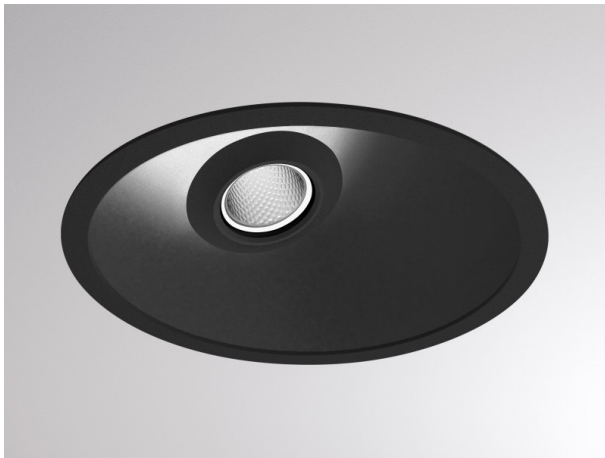

COZY

573-020021900606d

COZY WALLWASHER R RECESSED DOWNLIGHT made of aluminium, black, similar to RAL 9005, decor black, high-efficiently vacuum deposited synthetic reflector beam 24°, light output direct, UGR <22, without converter, dimmability: DALI, IP20

DRAWING

TECHNICAL DETAILS

Bulb type	LED 15W
Luminous flux [lm]	780
Colour temp. [K]	3000K
CRI	>90
UGR	<22
Optics	vacuum deposited synthetic reflector
Designer	Serge Cornelissen
Converter	without converter
Light output	direct
Beam angle [°]	24°
Voltage [V]	24 VDC
Material	aluminium
Height [mm]	67
Diameter [mm]	120
Ceiling cutout [mm]	110
Ceiling thickness [mm]	1-25
Recess depth [mm]	97
IP protection class	IP20
Voltage class	protection cl. II
Shock resistance	IK06
Net weight [kg]	0,43
Colour lamp	black
RAL	9005
Colour decor	black
EAN-Number	9010506960891
Lifetime [h]	L80 B10 50 000
Energy efficiency cl.	E