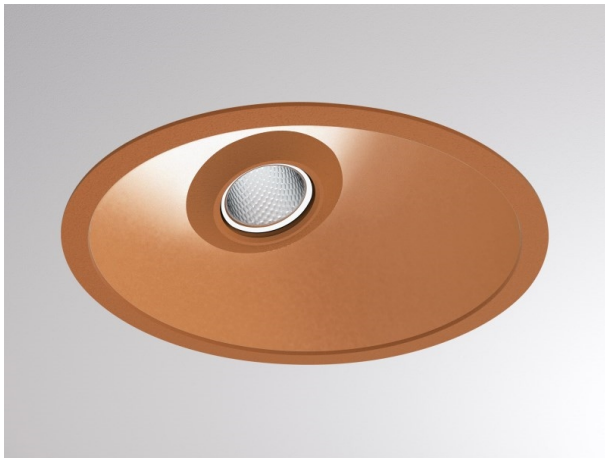

COZY

573-020021901b1b0

COZY WALLWASHER R RECESSED DOWNLIGHT made of aluminium, copper, similar to RAL 8004, decor copper, high-efficiently vacuum deposited synthetic reflector beam 24°, light output direct, UGR <22, without converter, dimmability: not dimmable, IP20

DRAWING

TECHNICAL DETAILS

Bulb type	LED 15W
Luminous flux [lm]	830
Colour temp. [K]	3000K
CRI	>90
UGR	<22
Optics	vacuum deposited synthetic reflector
Designer	Serge Cornelissen
Converter	without converter
Dimming	not dimmable
Light output	direct
Beam angle [°]	24°
Voltage [V]	24 VDC
Material	aluminium
Height [mm]	67
Diameter [mm]	120
Ceiling cutout [mm]	110
Ceiling thickness [mm]	1-25
Recess depth [mm]	97
IP protection class	IP20
Voltage class	protection cl. II
Shock resistance	IK06
Net weight [kg]	0,39
Colour lamp	copper
RAL	8004
Colour decor	copper
EAN-Number	9010506960679
Lifetime [h]	L80 B10 50 000
Energy efficiency cl.	E