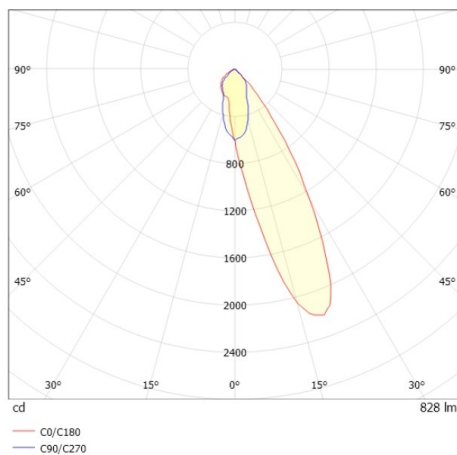

COZY

573-020021901b1b0

COZY WALLWASHER R RECESSED DOWNLIGHT made of aluminium, copper, similar to RAL 8004, decor copper, high-efficiently vacuum deposited synthetic reflector beam 24°, light output direct, UGR <22, without converter, dimmability: not dimmable, IP20

DRAWING

TECHNICAL DETAILS

Bulb type	LED 15W
Luminous flux [lm]	830
Colour temp. [K]	3000K
CRI	>90
UGR	<22
Optics	vacuum deposited synthetic reflector
Designer	Serge Cornelissen
Converter	without converter
Dimming	not dimmable
Light output	direct
Beam angle [°]	24°
Voltage [V]	24 VDC
Material	aluminium
Height [mm]	67
Diameter [mm]	120
Ceiling cutout [mm]	110
Ceiling thickness [mm]	1-25
Recess depth [mm]	97
IP protection class	IP20
Voltage class	protection cl. II
Shock resistance	IK06
Net weight [kg]	0,39
Colour lamp	copper
RAL	8004
Colour decor	copper
EAN-Number	9010506960679
Lifetime [h]	L80 B10 50 000
Energy efficiency cl.	E

LIGHT DISTRIBUTION CURVE

The values are rated values. Power and luminous flux are initially subject to a tolerance of +/- 10%. Colour temperature tolerance: +/- 150 K. The values apply to an ambient temperature of 25°C unless otherwise specified.