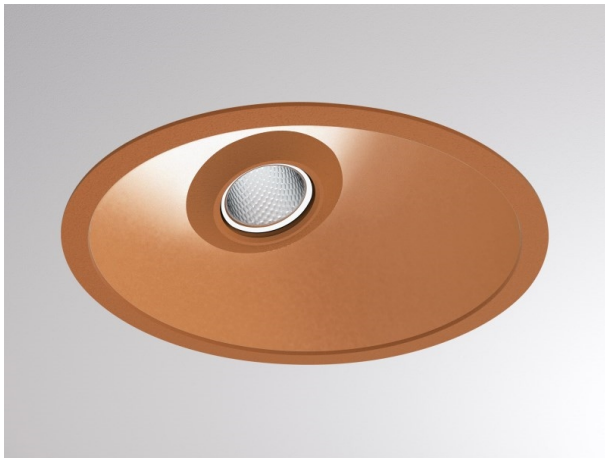

COZY

573-020021901b1bd

COZY WALLWASHER R RECESSED DOWNLIGHT made of aluminium, copper, similar to RAL 8004, decor copper, high-efficiently vacuum deposited synthetic reflector beam 24°, light output direct, UGR <22, without converter, dimmability: DALI, IP20

DRAWING

TECHNICAL DETAILS

Bulb type	LED 15W
Luminous flux [lm]	830
Colour temp. [K]	3000K
CRI	>90
UGR	<22
Optics	vacuum deposited synthetic reflector
Designer	Serge Cornelissen
Converter	without converter
Light output	direct
Beam angle [°]	24°
Voltage [V]	24 VDC
Material	aluminium
Height [mm]	67
Diameter [mm]	120
Ceiling cutout [mm]	110
Ceiling thickness [mm]	1-25
Recess depth [mm]	97
IP protection class	IP20
Voltage class	protection cl. II
Shock resistance	IK06
Net weight [kg]	0,42
Colour lamp	copper
RAL	8004
Colour decor	copper
EAN-Number	9010506960914
Lifetime [h]	L80 B10 50 000
Energy efficiency cl.	E