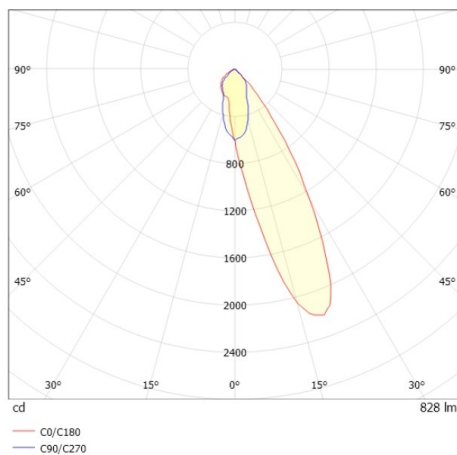

COZY

573-020021901b1bd

COZY WALLWASHER R RECESSED DOWNLIGHT made of aluminium, copper, similar to RAL 8004, decor copper, high-efficiently vacuum deposited synthetic reflector beam 24°, light output direct, UGR <22, without converter, dimmability: DALI, IP20

DRAWING

TECHNICAL DETAILS

Bulb type	LED 15W
Luminous flux [lm]	830
Colour temp. [K]	3000K
CRI	>90
UGR	<22
Optics	vacuum deposited synthetic reflector
Designer	Serge Cornelissen
Converter	without converter
Light output	direct
Beam angle [°]	24°
Voltage [V]	24 VDC
Material	aluminium
Height [mm]	67
Diameter [mm]	120
Ceiling cutout [mm]	110
Ceiling thickness [mm]	1-25
Recess depth [mm]	97
IP protection class	IP20
Voltage class	protection cl. II
Shock resistance	IK06
Net weight [kg]	0,42
Colour lamp	copper
RAL	8004
Colour decor	copper
EAN-Number	9010506960914
Lifetime [h]	L80 B10 50 000
Energy efficiency cl.	E

LIGHT DISTRIBUTION CURVE

The values are rated values. Power and luminous flux are initially subject to a tolerance of +/- 10%. Colour temperature tolerance: +/- 150 K. The values apply to an ambient temperature of 25°C unless otherwise specified.