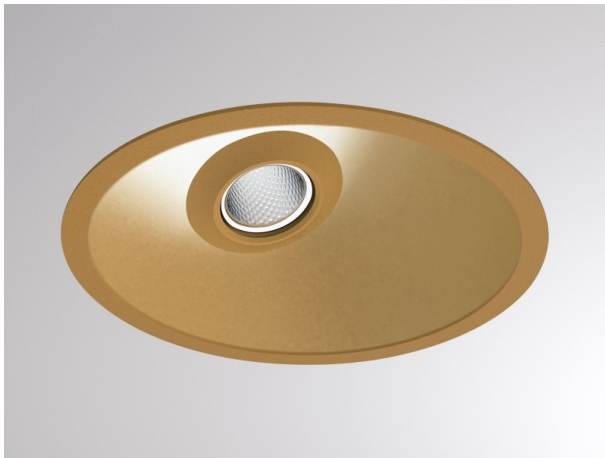

COZY

573-020021901d1d0

COZY WALLWASHER R RECESSED DOWNLIGHT made of aluminium, gold, similar to RAL 070 60 40, decor gold, high-efficiently vacuum deposited synthetic reflector beam 24°, light output direct, UGR <22, without converter, dimmability: not dimmable, IP20

DRAWING

TECHNICAL DETAILS

Bulb type	LED 15W
Luminous flux [lm]	840
Colour temp. [K]	3000K
CRI	>90
UGR	<22
Optics	vacuum deposited synthetic reflector
Designer	Serge Cornelissen
Converter	without converter
Dimming	not dimmable
Light output	direct
Beam angle [°]	24°
Voltage [V]	24 VDC
Material	aluminium
Height [mm]	67
Diameter [mm]	120
Ceiling cutout [mm]	110
Ceiling thickness [mm]	1-25
Recess depth [mm]	97
IP protection class	IP20
Voltage class	protection cl. II
Shock resistance	IK06
Net weight [kg]	0,39
Colour lamp	gold
RAL	070 60 40
Colour decor	gold
EAN-Number	9010506960662
Lifetime [h]	L80 B10 50 000
Energy efficiency cl.	E