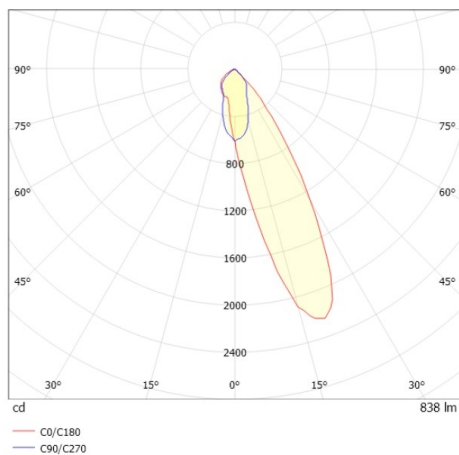

COZY

573-020021901d1d0

COZY WALLWASHER R RECESSED DOWNLIGHT made of aluminium, gold, similar to RAL 070 60 40, decor gold, high-efficiently vacuum deposited synthetic reflector beam 24°, light output direct, UGR <22, without converter, dimmability: not dimmable, IP20

DRAWING

TECHNICAL DETAILS

Bulb type	LED 15W
Luminous flux [lm]	840
Colour temp. [K]	3000K
CRI	>90
UGR	<22
Optics	vacuum deposited synthetic reflector
Designer	Serge Cornelissen
Converter	without converter
Dimming	not dimmable
Light output	direct
Beam angle [°]	24°
Voltage [V]	24 VDC
Material	aluminium
Height [mm]	67
Diameter [mm]	120
Ceiling cutout [mm]	110
Ceiling thickness [mm]	1-25
Recess depth [mm]	97
IP protection class	IP20
Voltage class	protection cl. II
Shock resistance	IK06
Net weight [kg]	0,39
Colour lamp	gold
RAL	070 60 40
Colour decor	gold
EAN-Number	9010506960662
Lifetime [h]	L80 B10 50 000
Energy efficiency cl.	E

LIGHT DISTRIBUTION CURVE

The values are rated values. Power and luminous flux are initially subject to a tolerance of +/- 10%. Colour temperature tolerance: +/- 150 K. The values apply to an ambient temperature of 25°C unless otherwise specified.