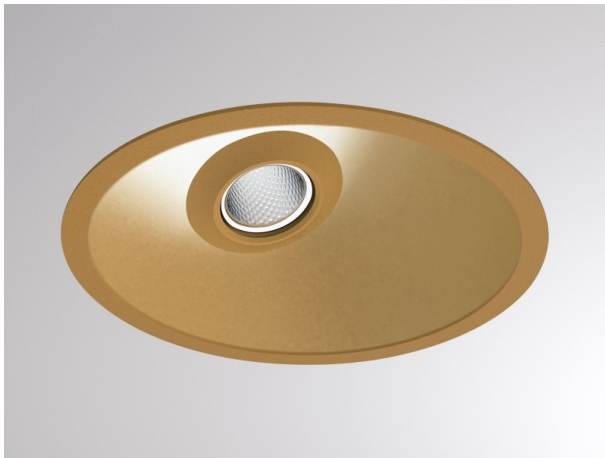

COZY

573-020021901d1dd

COZY WALLWASHER R RECESSED DOWNLIGHT made of aluminium, gold, similar to RAL 070 60 40, decor gold, high-efficiently vacuum deposited synthetic reflector beam 24°, light output direct, UGR <22, without converter, dimmability: DALI, IP20

DRAWING

TECHNICAL DETAILS

Bulb type	LED 15W
Luminous flux [lm]	840
Colour temp. [K]	3000K
CRI	>90
UGR	<22
Optics	vacuum deposited synthetic reflector
Designer	Serge Cornelissen
Converter	without converter
Light output	direct
Beam angle [°]	24°
Voltage [V]	24 VDC
Material	aluminium
Height [mm]	67
Diameter [mm]	120
Ceiling cutout [mm]	110
Ceiling thickness [mm]	1-25
Recess depth [mm]	97
IP protection class	IP20
Voltage class	protection cl. II
Shock resistance	IK06
Net weight [kg]	0,42
Colour lamp	gold
RAL	070 60 40
Colour decor	gold
EAN-Number	9010506960907
Lifetime [h]	L80 B10 50 000
Energy efficiency cl.	E