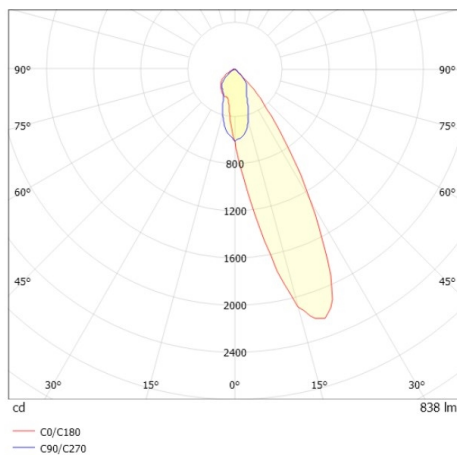

COZY

573-020021901d1dd

COZY WALLWASHER R RECESSED DOWNLIGHT made of aluminium, gold, similar to RAL 070 60 40, decor gold, high-efficiently vacuum deposited synthetic reflector beam 24°, light output direct, UGR <22, without converter, dimmability: DALI, IP20

DRAWING

TECHNICAL DETAILS

Bulb type	LED 15W
Luminous flux [lm]	840
Colour temp. [K]	3000K
CRI	>90
UGR	<22
Optics	vacuum deposited synthetic reflector
Designer	Serge Cornelissen
Converter	without converter
Light output	direct
Beam angle [°]	24°
Voltage [V]	24 VDC
Material	aluminium
Height [mm]	67
Diameter [mm]	120
Ceiling cutout [mm]	110
Ceiling thickness [mm]	1-25
Recess depth [mm]	97
IP protection class	IP20
Voltage class	protection cl. II
Shock resistance	IK06
Net weight [kg]	0,42
Colour lamp	gold
RAL	070 60 40
Colour decor	gold
EAN-Number	9010506960907
Lifetime [h]	L80 B10 50 000
Energy efficiency cl.	E

LIGHT DISTRIBUTION CURVE

The values are rated values. Power and luminous flux are initially subject to a tolerance of +/- 10%. Colour temperature tolerance: +/- 150 K. The values apply to an ambient temperature of 25°C unless otherwise specified.