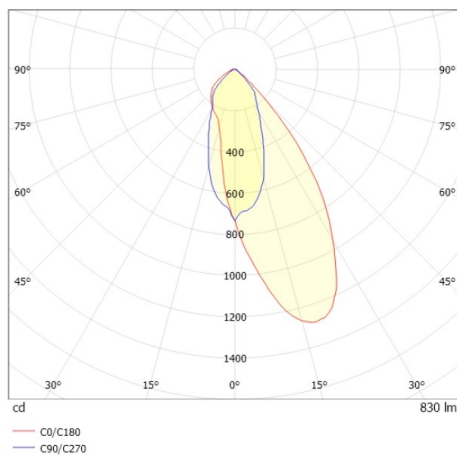

COZY

573-0200313005050

COZY WALLWASHER R RECESSED DOWNLIGHT made of aluminium, white, similar to RAL 9016, decor white, high-efficiently vacuum deposited synthetic reflector beam 38°, light output direct, UGR <25, without converter, dimmability: not dimmable, IP20

DRAWING

TECHNICAL DETAILS

Bulb type	LED 15W
Luminous flux [lm]	830
Colour temp. [K]	2700K
CRI	>90
UGR	<25
Optics	vacuum deposited synthetic reflector
Designer	Serge Cornelissen
Converter	without converter
Dimming	not dimmable
Light output	direct
Beam angle [°]	38°
Voltage [V]	24 VDC
Material	aluminium
Height [mm]	67
Diameter [mm]	120
Ceiling cutout [mm]	110
Ceiling thickness [mm]	1-25
Recess depth [mm]	97
IP protection class	IP20
Voltage class	protection cl. II
Shock resistance	IK06
Net weight [kg]	0,38
Colour lamp	white
RAL	9016
Colour decor	white
EAN-Number	9010506960808
Lifetime [h]	L80 B10 50 000
Energy efficiency cl.	E

LIGHT DISTRIBUTION CURVE

The values are rated values. Power and luminous flux are initially subject to a tolerance of +/- 10%. Colour temperature tolerance: +/- 150 K. The values apply to an ambient temperature of 25°C unless otherwise specified.