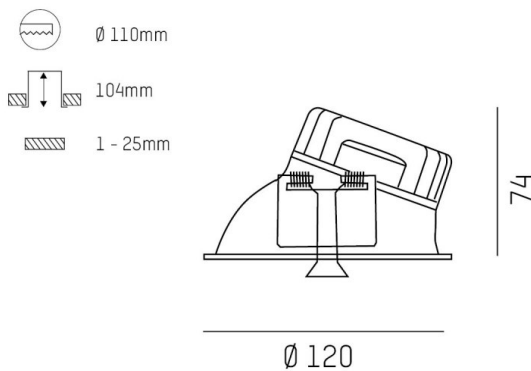

COZY

573-0200313005050

COZY WALLWASHER R RECESSED DOWNLIGHT made of aluminium, white, similar to RAL 9016, decor white, high-efficiently vacuum deposited synthetic reflector beam 38°, light output direct, UGR <25, without converter, dimmability: not dimmable, IP20

DRAWING

TECHNICAL DETAILS

Bulb type	LED 15W
Luminous flux [lm]	830
Colour temp. [K]	2700K
CRI	>90
UGR	<25
Optics	vacuum deposited synthetic reflector
Designer	Serge Cornelissen
Converter	without converter
Dimming	not dimmable
Light output	direct
Beam angle [°]	38°
Voltage [V]	24 VDC
Material	aluminium
Height [mm]	67
Diameter [mm]	120
Ceiling cutout [mm]	110
Ceiling thickness [mm]	1-25
Recess depth [mm]	97
IP protection class	IP20
Voltage class	protection cl. II
Shock resistance	IK06
Net weight [kg]	0,38
Colour lamp	white
RAL	9016
Colour decor	white
EAN-Number	9010506960808
Lifetime [h]	L80 B10 50 000
Energy efficiency cl.	E

LIGHT DISTRIBUTION CURVE

The values are rated values. Power and luminous flux are initially subject to a tolerance of +/- 10%. Colour temperature tolerance: +/- 150 K. The values apply to an ambient temperature of 25°C unless otherwise specified.