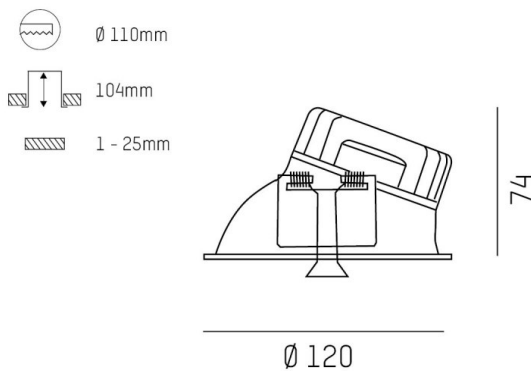

COZY

573-020031300505d

COZY WALLWASHER R RECESSED DOWNLIGHT made of aluminium, white, similar to RAL 9016, decor white, high-efficiently vacuum deposited synthetic reflector beam 38°, light output direct, UGR <25, without converter, dimmability: DALI, IP20

DRAWING

TECHNICAL DETAILS

Bulb type	LED 15W
Luminous flux [lm]	830
Colour temp. [K]	2700K
CRI	>90
UGR	<25
Optics	vacuum deposited synthetic reflector
Designer	Serge Cornelissen
Converter	without converter
Light output	direct
Beam angle [°]	38°
Voltage [V]	24 VDC
Material	aluminium
Height [mm]	67
Diameter [mm]	120
Ceiling cutout [mm]	110
Ceiling thickness [mm]	1-25
Recess depth [mm]	97
IP protection class	IP20
Voltage class	protection cl. II
Shock resistance	IK06
Net weight [kg]	0,41
Colour lamp	white
RAL	9016
Colour decor	white
EAN-Number	9010506961041
Lifetime [h]	L80 B10 50 000
Energy efficiency cl.	E

LIGHT DISTRIBUTION CURVE

The values are rated values. Power and luminous flux are initially subject to a tolerance of +/- 10%. Colour temperature tolerance: +/- 150 K. The values apply to an ambient temperature of 25°C unless otherwise specified.