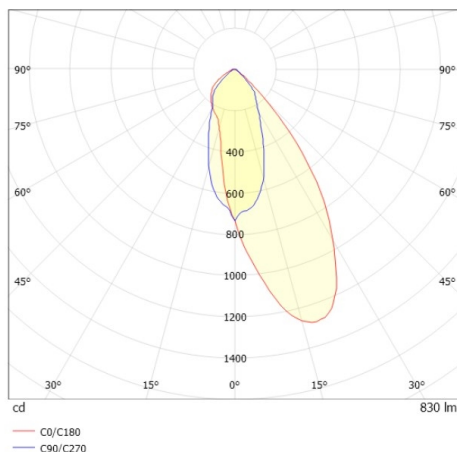

COZY

573-020031300505d

COZY WALLWASHER R RECESSED DOWNLIGHT made of aluminium, white, similar to RAL 9016, decor white, high-efficiently vacuum deposited synthetic reflector beam 38°, light output direct, UGR <25, without converter, dimmability: DALI, IP20

DRAWING

TECHNICAL DETAILS

Bulb type	LED 15W
Luminous flux [lm]	830
Colour temp. [K]	2700K
CRI	>90
UGR	<25
Optics	vacuum deposited synthetic reflector
Designer	Serge Cornelissen
Converter	without converter
Light output	direct
Beam angle [°]	38°
Voltage [V]	24 VDC
Material	aluminium
Height [mm]	67
Diameter [mm]	120
Ceiling cutout [mm]	110
Ceiling thickness [mm]	1-25
Recess depth [mm]	97
IP protection class	IP20
Voltage class	protection cl. II
Shock resistance	IK06
Net weight [kg]	0,41
Colour lamp	white
RAL	9016
Colour decor	white
EAN-Number	9010506961041
Lifetime [h]	L80 B10 50 000
Energy efficiency cl.	E

LIGHT DISTRIBUTION CURVE

The values are rated values. Power and luminous flux are initially subject to a tolerance of +/- 10%. Colour temperature tolerance: +/- 150 K. The values apply to an ambient temperature of 25°C unless otherwise specified.