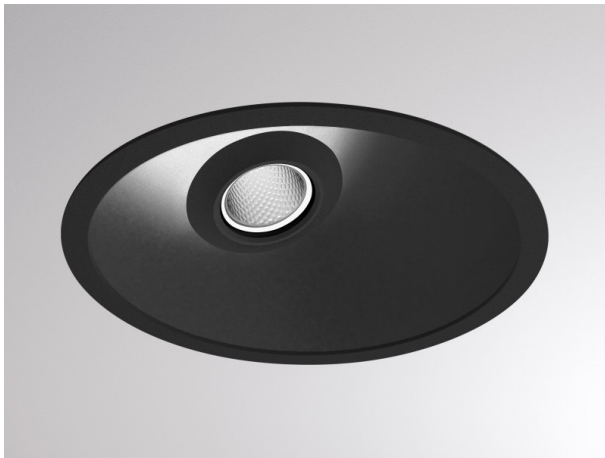

COZY

573-0200313006060

COZY WALLWASHER R RECESSED DOWNLIGHT made of aluminium, black, similar to RAL 9005, decor black, high-efficiently vacuum deposited synthetic reflector beam 38°, light output direct, UGR <22, without converter, dimmability: not dimmable, IP20

DRAWING

TECHNICAL DETAILS

Bulb type	LED 15W
Luminous flux [lm]	690
Colour temp. [K]	2700K
CRI	>90
UGR	<22
Optics	vacuum deposited synthetic reflector
Designer	Serge Cornelissen
Converter	without converter
Dimming	not dimmable
Light output	direct
Beam angle [°]	38°
Voltage [V]	24 VDC
Material	aluminium
Height [mm]	67
Diameter [mm]	120
Ceiling cutout [mm]	110
Ceiling thickness [mm]	1-25
Recess depth [mm]	97
IP protection class	IP20
Voltage class	protection cl. II
Shock resistance	IK06
Net weight [kg]	0,39
Colour lamp	black
RAL	9005
Colour decor	black
EAN-Number	9010506960815
Lifetime [h]	L80 B10 50 000
Energy efficiency cl.	E