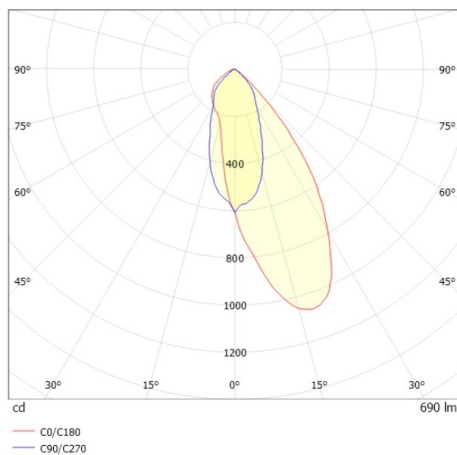

COZY

573-0200313006060

COZY WALLWASHER R RECESSED DOWNLIGHT made of aluminium, black, similar to RAL 9005, decor black, high-efficiently vacuum deposited synthetic reflector beam 38°, light output direct, UGR <22, without converter, dimmability: not dimmable, IP20

DRAWING

TECHNICAL DETAILS

Bulb type	LED 15W
Luminous flux [lm]	690
Colour temp. [K]	2700K
CRI	>90
UGR	<22
Optics	vacuum deposited synthetic reflector
Designer	Serge Cornelissen
Converter	without converter
Dimming	not dimmable
Light output	direct
Beam angle [°]	38°
Voltage [V]	24 VDC
Material	aluminium
Height [mm]	67
Diameter [mm]	120
Ceiling cutout [mm]	110
Ceiling thickness [mm]	1-25
Recess depth [mm]	97
IP protection class	IP20
Voltage class	protection cl. II
Shock resistance	IK06
Net weight [kg]	0,39
Colour lamp	black
RAL	9005
Colour decor	black
EAN-Number	9010506960815
Lifetime [h]	L80 B10 50 000
Energy efficiency cl.	E

LIGHT DISTRIBUTION CURVE

The values are rated values. Power and luminous flux are initially subject to a tolerance of +/- 10%. Colour temperature tolerance: +/- 150 K. The values apply to an ambient temperature of 25°C unless otherwise specified.