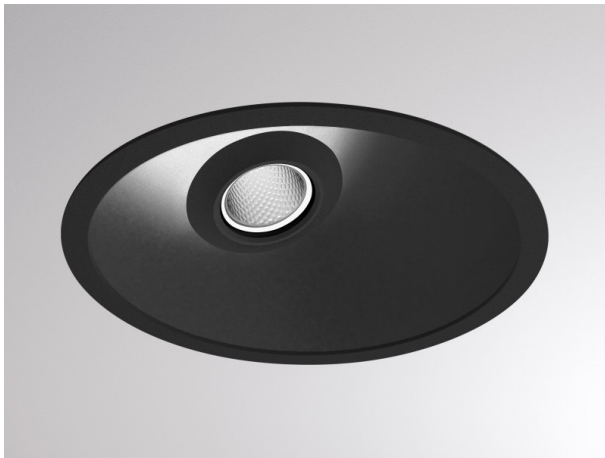

COZY

573-020031300606d

COZY WALLWASHER R RECESSED DOWNLIGHT made of aluminium, black, similar to RAL 9005, decor black, high-efficiently vacuum deposited synthetic reflector beam 38°, light output direct, UGR <22, without converter, dimmability: DALI, IP20

DRAWING

TECHNICAL DETAILS

Bulb type	LED 15W
Luminous flux [lm]	690
Colour temp. [K]	2700K
CRI	>90
UGR	<22
Optics	vacuum deposited synthetic reflector
Designer	Serge Cornelissen
Converter	without converter
Light output	direct
Beam angle [°]	38°
Voltage [V]	24 VDC
Material	aluminium
Height [mm]	67
Diameter [mm]	120
Ceiling cutout [mm]	110
Ceiling thickness [mm]	1-25
Recess depth [mm]	97
IP protection class	IP20
Voltage class	protection cl. II
Shock resistance	IK06
Net weight [kg]	0,43
Colour lamp	black
RAL	9005
Colour decor	black
EAN-Number	9010506961058
Lifetime [h]	L80 B10 50 000
Energy efficiency cl.	E