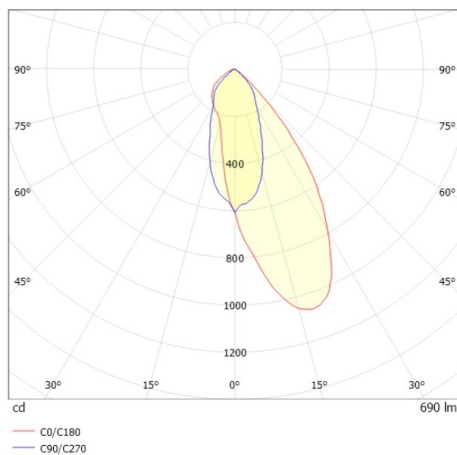

COZY

573-020031300606d

COZY WALLWASHER R RECESSED DOWNLIGHT made of aluminium, black, similar to RAL 9005, decor black, high-efficiently vacuum deposited synthetic reflector beam 38°, light output direct, UGR <22, without converter, dimmability: DALI, IP20

DRAWING

TECHNICAL DETAILS

Bulb type	LED 15W
Luminous flux [lm]	690
Colour temp. [K]	2700K
CRI	>90
UGR	<22
Optics	vacuum deposited synthetic reflector
Designer	Serge Cornelissen
Converter	without converter
Light output	direct
Beam angle [°]	38°
Voltage [V]	24 VDC
Material	aluminium
Height [mm]	67
Diameter [mm]	120
Ceiling cutout [mm]	110
Ceiling thickness [mm]	1-25
Recess depth [mm]	97
IP protection class	IP20
Voltage class	protection cl. II
Shock resistance	IK06
Net weight [kg]	0,43
Colour lamp	black
RAL	9005
Colour decor	black
EAN-Number	9010506961058
Lifetime [h]	L80 B10 50 000
Energy efficiency cl.	E

LIGHT DISTRIBUTION CURVE

The values are rated values. Power and luminous flux are initially subject to a tolerance of +/- 10%. Colour temperature tolerance: +/- 150 K. The values apply to an ambient temperature of 25°C unless otherwise specified.