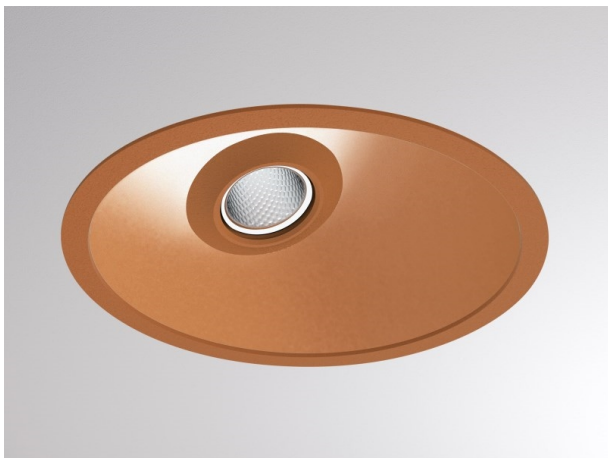

COZY

573-020031301b1b0

COZY WALLWASHER R RECESSED DOWNLIGHT made of aluminium, copper, similar to RAL 8004, decor copper, high-efficiently vacuum deposited synthetic reflector beam 38°, light output direct, UGR <22, without converter, dimmability: not dimmable, IP20

DRAWING

TECHNICAL DETAILS

Bulb type	LED 15W
Luminous flux [lm]	730
Colour temp. [K]	2700K
CRI	>90
UGR	<22
Optics	vacuum deposited synthetic reflector
Designer	Serge Cornelissen
Converter	without converter
Dimming	not dimmable
Light output	direct
Beam angle [°]	38°
Voltage [V]	24 VDC
Material	aluminium
Height [mm]	67
Diameter [mm]	120
Ceiling cutout [mm]	110
Ceiling thickness [mm]	1-25
Recess depth [mm]	97
IP protection class	IP20
Voltage class	protection cl. II
Shock resistance	IK06
Net weight [kg]	0,39
Colour lamp	copper
RAL	8004
Colour decor	copper
EAN-Number	9010506960839
Lifetime [h]	L80 B10 50 000
Energy efficiency cl.	E