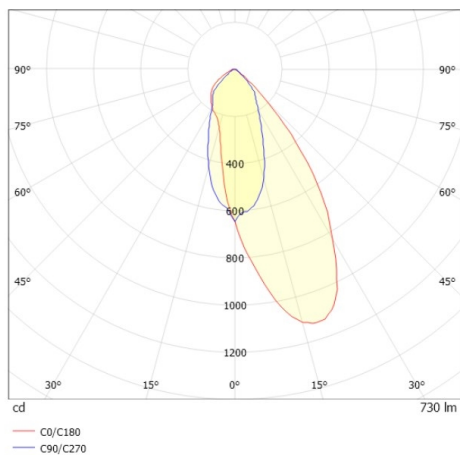

COZY

573-020031301b1b0

COZY WALLWASHER R RECESSED DOWNLIGHT made of aluminium, copper, similar to RAL 8004, decor copper, high-efficiently vacuum deposited synthetic reflector beam 38°, light output direct, UGR <22, without converter, dimmability: not dimmable, IP20

DRAWING

TECHNICAL DETAILS

Bulb type	LED 15W
Luminous flux [lm]	730
Colour temp. [K]	2700K
CRI	>90
UGR	<22
Optics	vacuum deposited synthetic reflector
Designer	Serge Cornelissen
Converter	without converter
Dimming	not dimmable
Light output	direct
Beam angle [°]	38°
Voltage [V]	24 VDC
Material	aluminium
Height [mm]	67
Diameter [mm]	120
Ceiling cutout [mm]	110
Ceiling thickness [mm]	1-25
Recess depth [mm]	97
IP protection class	IP20
Voltage class	protection cl. II
Shock resistance	IK06
Net weight [kg]	0,39
Colour lamp	copper
RAL	8004
Colour decor	copper
EAN-Number	9010506960839
Lifetime [h]	L80 B10 50 000
Energy efficiency cl.	E

LIGHT DISTRIBUTION CURVE

The values are rated values. Power and luminous flux are initially subject to a tolerance of +/- 10%. Colour temperature tolerance: +/- 150 K. The values apply to an ambient temperature of 25°C unless otherwise specified.