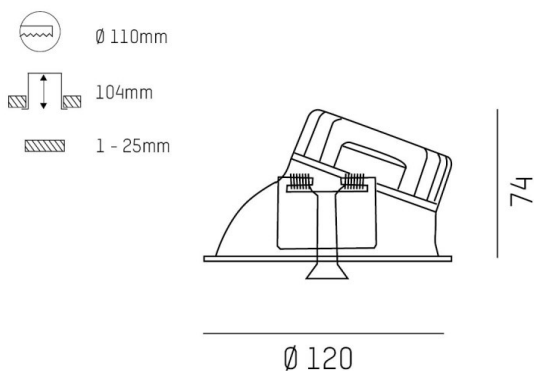

COZY

573-020031301b1b0

COZY WALLWASHER R RECESSED DOWNLIGHT made of aluminium, copper, similar to RAL 8004, decor copper, high-efficiently vacuum deposited synthetic reflector beam 38°, light output direct, UGR <22, without converter, dimmability: not dimmable, IP20

DRAWING

TECHNICAL DETAILS

Bulb type	LED 15W
Luminous flux [lm]	730
Colour temp. [K]	2700K
CRI	>90
UGR	<22
Optics	vacuum deposited synthetic reflector
Designer	Serge Cornelissen
Converter	without converter
Dimming	not dimmable
Light output	direct
Beam angle [°]	38°
Voltage [V]	24 VDC
Material	aluminium
Height [mm]	67
Diameter [mm]	120
Ceiling cutout [mm]	110
Ceiling thickness [mm]	1-25
Recess depth [mm]	97
IP protection class	IP20
Voltage class	protection cl. II
Shock resistance	IK06
Net weight [kg]	0,39
Colour lamp	copper
RAL	8004
Colour decor	copper
EAN-Number	9010506960839
Lifetime [h]	L80 B10 50 000
Energy efficiency cl.	E

LIGHT DISTRIBUTION CURVE

The values are rated values. Power and luminous flux are initially subject to a tolerance of +/- 10%. Colour temperature tolerance: +/- 150 K. The values apply to an ambient temperature of 25°C unless otherwise specified.