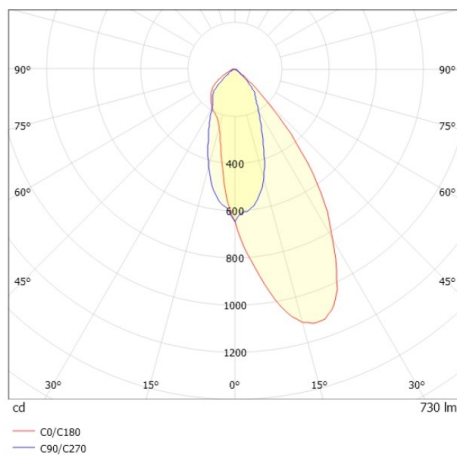

COZY

573-020031301b1bd

COZY WALLWASHER R RECESSED DOWNLIGHT made of aluminium, copper, similar to RAL 8004, decor copper,high-efficiently vacuum deposited synthetic reflector beam 38°, light output direct, UGR <22, without converter, dimmability: DALI, IP20

DRAWING

TECHNICAL DETAILS

Bulb type	LED 15W
Luminous flux [lm]	730
Colour temp. [K]	2700K
CRI	>90
UGR	<22
Optics	vacuum deposited synthetic reflector
Designer	Serge Cornelissen
Converter	without converter
Light output	direct
Beam angle [°]	38°
Voltage [V]	24 VDC
Material	aluminium
Height [mm]	67
Diameter [mm]	120
Ceiling cutout [mm]	110
Ceiling thickness [mm]	1-25
Recess depth [mm]	97
IP protection class	IP20
Voltage class	protection cl. II
Shock resistance	IK06
Net weight [kg]	0,42
Colour lamp	copper
RAL	8004
Colour decor	copper
EAN-Number	9010506961072
Lifetime [h]	L80 B10 50 000
Energy efficiency cl.	E

LIGHT DISTRIBUTION CURVE

The values are rated values. Power and luminous flux are initially subject to a tolerance of +/- 10%. Colour temperature tolerance: +/- 150 K. The values apply to an ambient temperature of 25°C unless otherwise specified.