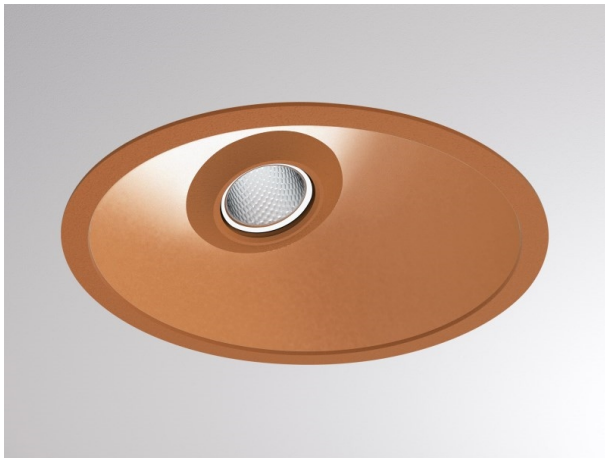

COZY

573-020031301b1bd

COZY WALLWASHER R RECESSED DOWNLIGHT made of aluminium, copper, similar to RAL 8004, decor copper,high-efficiently vacuum deposited synthetic reflector beam 38°, light output direct, UGR <22, without converter, dimmability: DALI, IP20

DRAWING

TECHNICAL DETAILS

Bulb type	LED 15W
Luminous flux [lm]	730
Colour temp. [K]	2700K
CRI	>90
UGR	<22
Optics	vacuum deposited synthetic reflector
Designer	Serge Cornelissen
Converter	without converter
Light output	direct
Beam angle [°]	38°
Voltage [V]	24 VDC
Material	aluminium
Height [mm]	67
Diameter [mm]	120
Ceiling cutout [mm]	110
Ceiling thickness [mm]	1-25
Recess depth [mm]	97
IP protection class	IP20
Voltage class	protection cl. II
Shock resistance	IK06
Net weight [kg]	0,42
Colour lamp	copper
RAL	8004
Colour decor	copper
EAN-Number	9010506961072
Lifetime [h]	L80 B10 50 000
Energy efficiency cl.	E