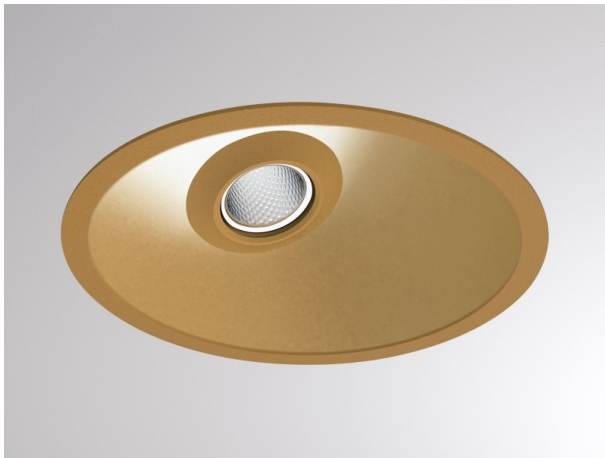

COZY

573-020031301d1d0

COZY WALLWASHER R RECESSED DOWNLIGHT made of aluminium, gold, similar to RAL 070 60 40, decor gold, high-efficiently vacuum deposited synthetic reflector beam 38°, light output direct, UGR <22, without converter, dimmability: not dimmable, IP20

DRAWING

TECHNICAL DETAILS

Bulb type	LED 15W
Luminous flux [lm]	730
Colour temp. [K]	2700K
CRI	>90
UGR	<22
Optics	vacuum deposited synthetic reflector
Designer	Serge Cornelissen
Converter	without converter
Dimming	not dimmable
Light output	direct
Beam angle [°]	38°
Voltage [V]	24 VDC
Material	aluminium
Height [mm]	67
Diameter [mm]	120
Ceiling cutout [mm]	110
Ceiling thickness [mm]	1-25
Recess depth [mm]	97
IP protection class	IP20
Voltage class	protection cl. II
Shock resistance	IK06
Net weight [kg]	0,39
Colour lamp	gold
RAL	070 60 40
Colour decor	gold
EAN-Number	9010506960822
Lifetime [h]	L80 B10 50 000
Energy efficiency cl.	E