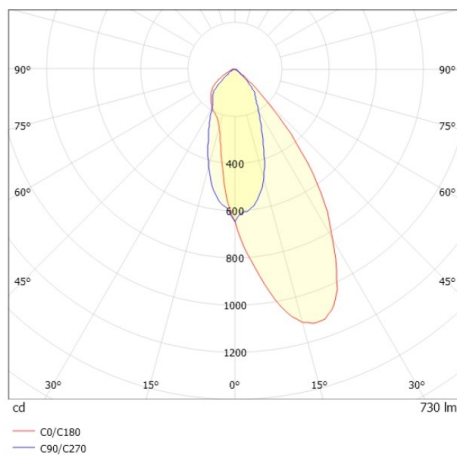

COZY

573-020031301d1d0

COZY WALLWASHER R RECESSED DOWNLIGHT made of aluminium, gold, similar to RAL 070 60 40, decor gold, high-efficiently vacuum deposited synthetic reflector beam 38°, light output direct, UGR <22, without converter, dimmability: not dimmable, IP20

DRAWING

TECHNICAL DETAILS

Bulb type	LED 15W
Luminous flux [lm]	730
Colour temp. [K]	2700K
CRI	>90
UGR	<22
Optics	vacuum deposited synthetic reflector
Designer	Serge Cornelissen
Converter	without converter
Dimming	not dimmable
Light output	direct
Beam angle [°]	38°
Voltage [V]	24 VDC
Material	aluminium
Height [mm]	67
Diameter [mm]	120
Ceiling cutout [mm]	110
Ceiling thickness [mm]	1-25
Recess depth [mm]	97
IP protection class	IP20
Voltage class	protection cl. II
Shock resistance	IK06
Net weight [kg]	0,39
Colour lamp	gold
RAL	070 60 40
Colour decor	gold
EAN-Number	9010506960822
Lifetime [h]	L80 B10 50 000
Energy efficiency cl.	E

LIGHT DISTRIBUTION CURVE

The values are rated values. Power and luminous flux are initially subject to a tolerance of +/- 10%. Colour temperature tolerance: +/- 150 K. The values apply to an ambient temperature of 25°C unless otherwise specified.